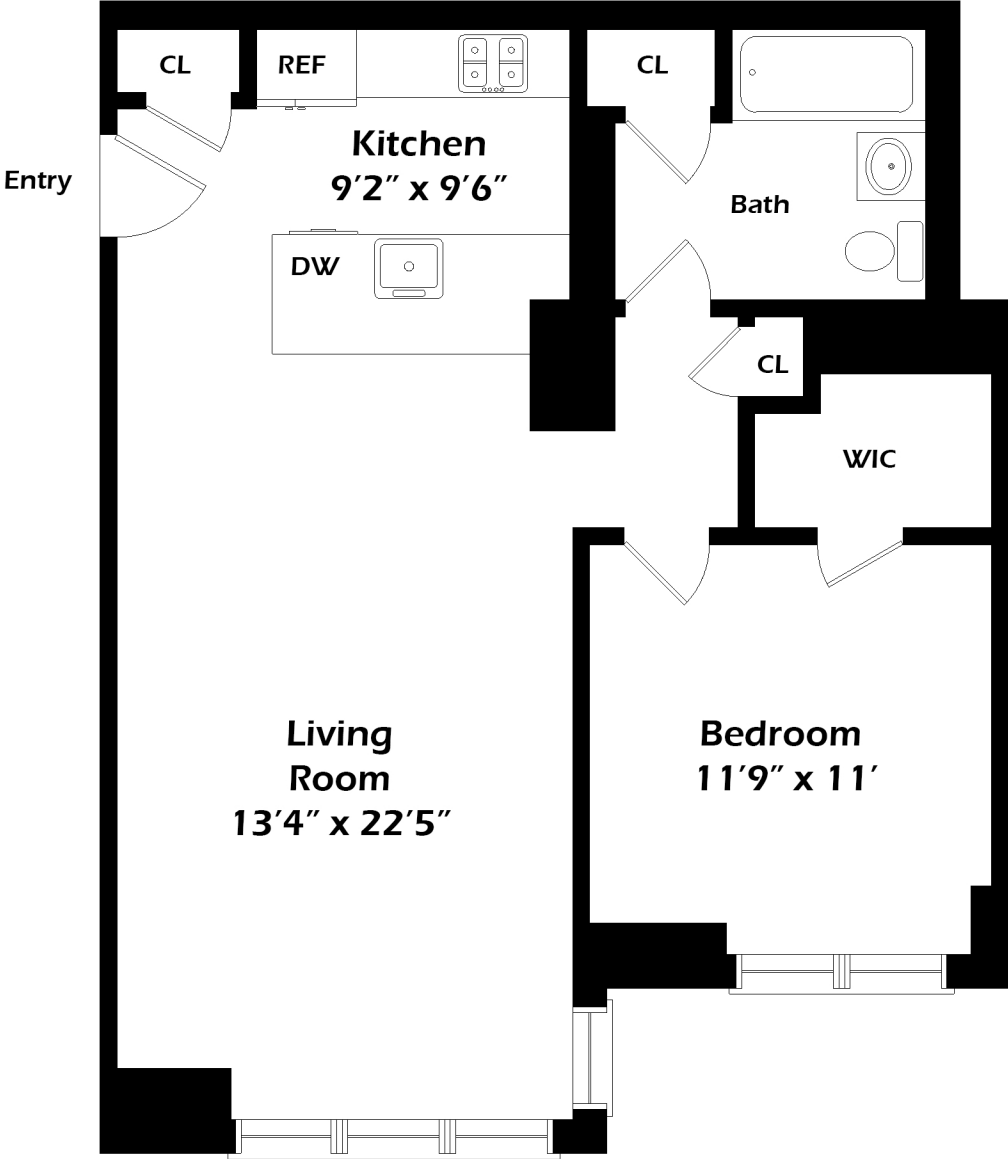

88 Morgan St Jersey City, NJ 07302

PREPARED BY „REAL ESTATE PHOTOS & FLOOR PLANS“ TEL 212.731.2301

This floor plan illustration is an approximation of existing structures and features and is provided for convenience only with the permission of the seller. All measurements are approximate and not guaranteed to be exact or to scale. Buyer should confirm measurements using their own sources.