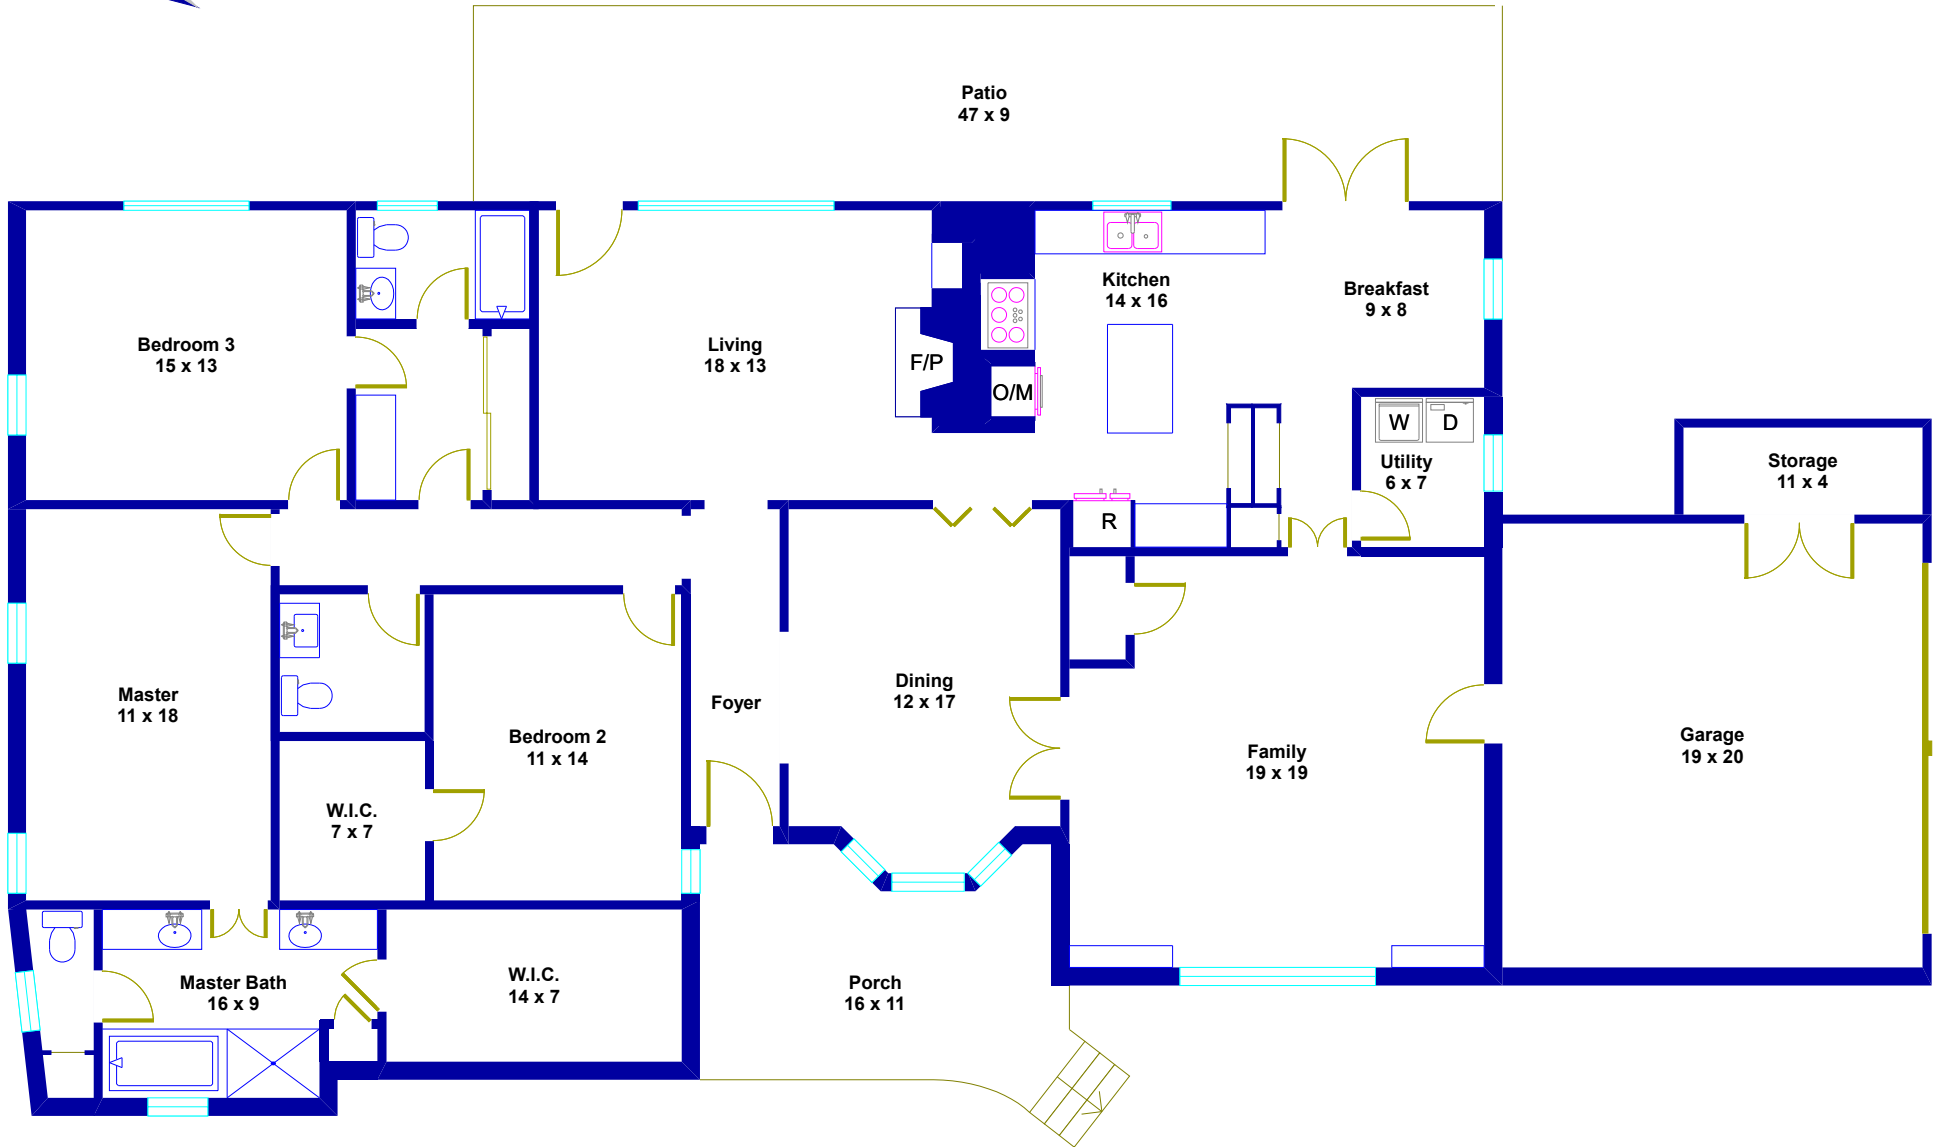

# 301 Laurel Valley Road West Lake Hills, Texas

This floor plan is an artistic rendering only. All dimensions are approximate.  
Floor Plan Graphics LLC makes no representation or warranty as to this rendering's accuracy  
and no measurements or dimensions should be relied upon without independent verification.