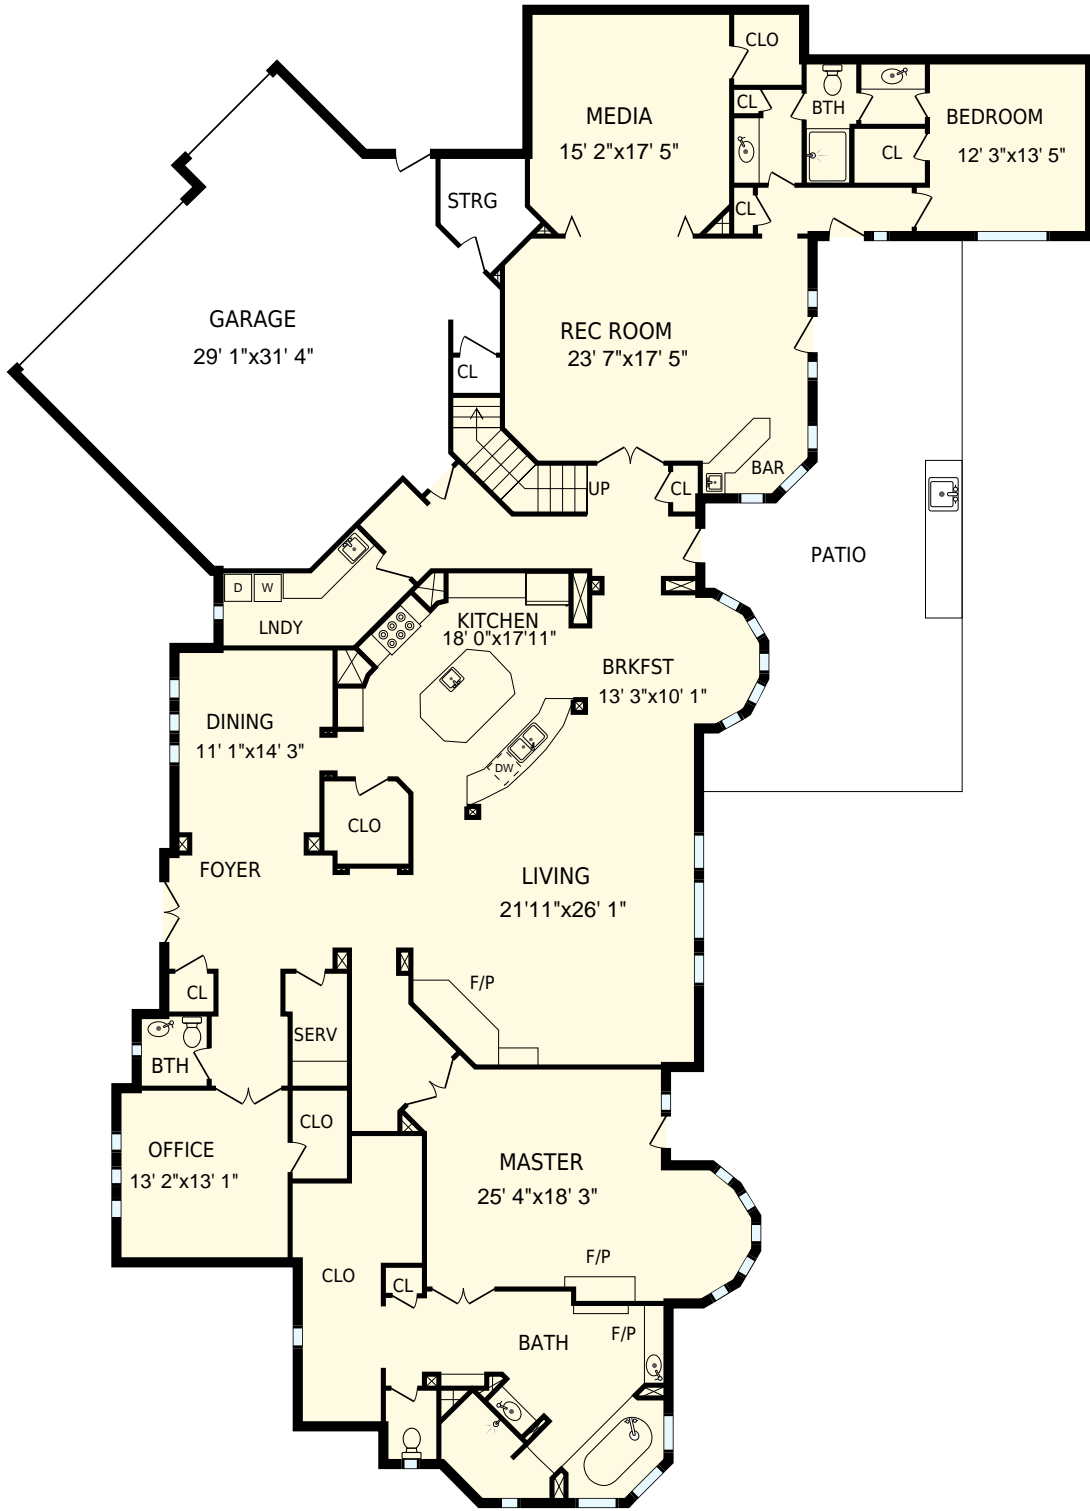

103 Ringtail Cove, Georgetown, TX

Main Floor

2nd Floor

Colored regions are included in total floor area. All room dimensions and floor areas must be considered approximate and are subject to independent verification. For method of measurement please see <https://youriguide.com/measure/>.

103 Ringtail Cove, Georgetown, TX

Main Floor

PREPARED:
Oct, 2017

Colored regions are included in total floor area. All room dimensions and floor areas must be considered approximate and are subject to independent verification. For method of measurement please see <https://youriguide.com/measure/>.

103 Ringtail Cove, Georgetown, TX
2nd Floor

PREPARED:
Oct, 2017

Colored regions are included in total floor area. All room dimensions and floor areas must be considered approximate and are subject to independent verification. For method of measurement please see <https://youriguide.com/measure/>.