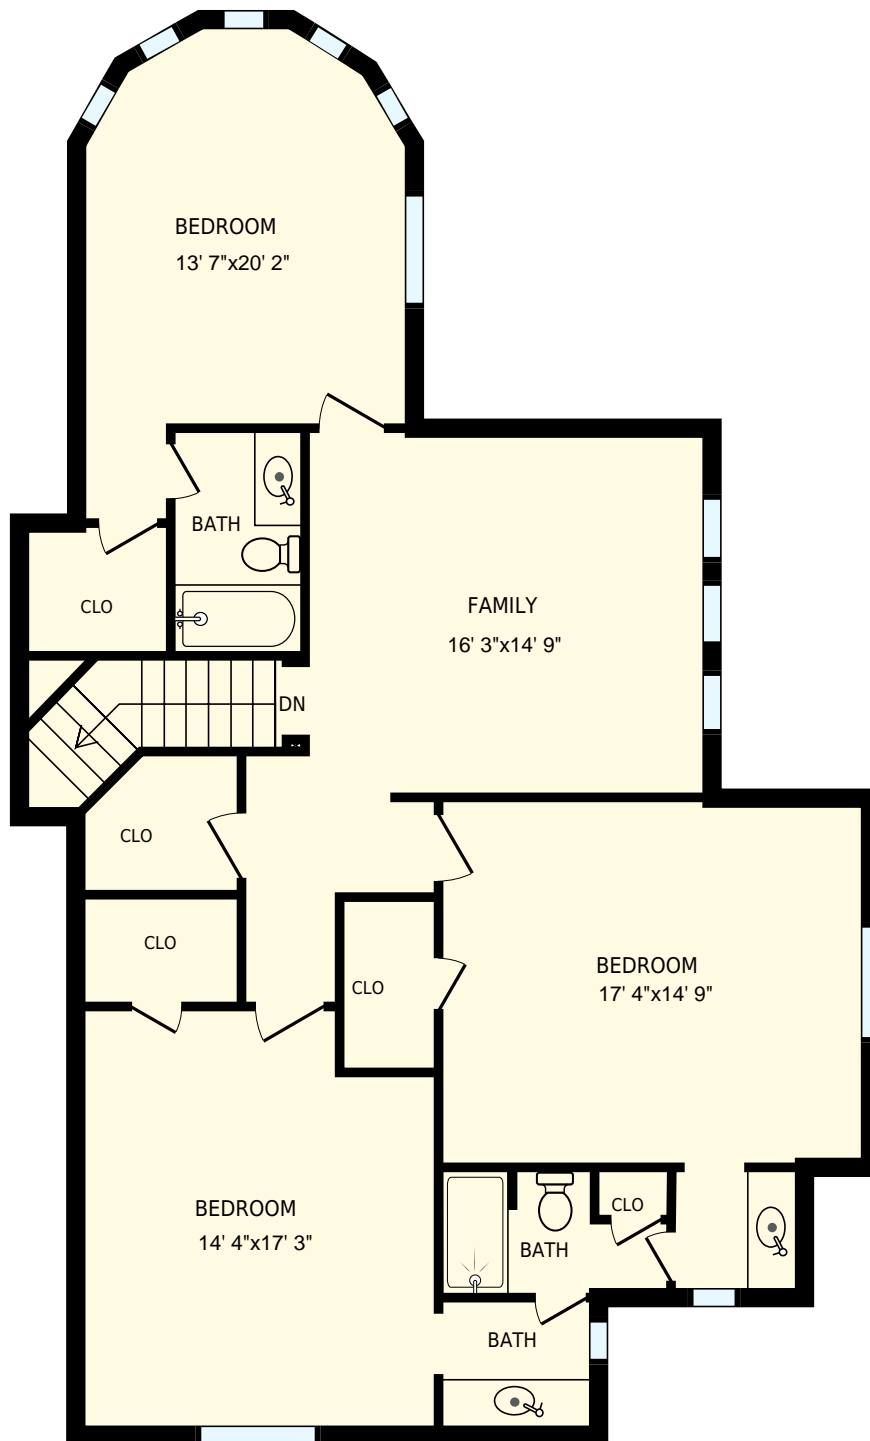

103 Ringtail Cove, Georgetown, TX

Main Floor

2nd Floor

Colored regions are included in total floor area. All room dimensions and floor areas must be considered approximate and are subject to independent verification. For method of measurement please see <https://youriguide.com/measure/>.

103 Ringtail Cove, Georgetown, TX

Main Floor

PREPARED:
Oct, 2017

Colored regions are included in total floor area. All room dimensions and floor areas must be considered approximate and are subject to independent verification. For method of measurement please see <https://youriguide.com/measure/>.

103 Ringtail Cove, Georgetown, TX
2nd Floor

PREPARED:
Oct, 2017

Colored regions are included in total floor area. All room dimensions and floor areas must be considered approximate and are subject to independent verification. For method of measurement please see <https://youriguide.com/measure/>.