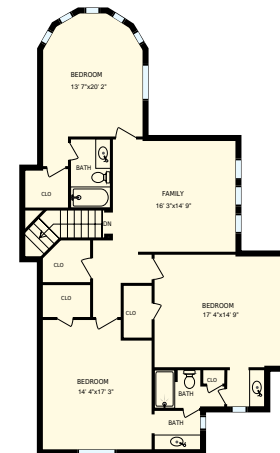

103 Ringtail Cove, Georgetown, TX

Main Floor

2nd Floor

Colored regions are included in total floor area. All room dimensions and floor areas must be considered approximate and are subject to independent verification. For method of measurement please see <https://youriguide.com/measure/>.

103 Ringtail Cove, Georgetown, TX

Main Floor

PREPARED:
Oct, 2017

Colored regions are included in total floor area. All room dimensions and floor areas must be considered approximate and are subject to independent verification. For method of measurement please see <https://youriguide.com/measure/>.

103 Ringtail Cove, Georgetown, TX
2nd Floor

PREPARED:
Oct, 2017

Colored regions are included in total floor area. All room dimensions and floor areas must be considered approximate and are subject to independent verification. For method of measurement please see <https://youriguide.com/measure/>.