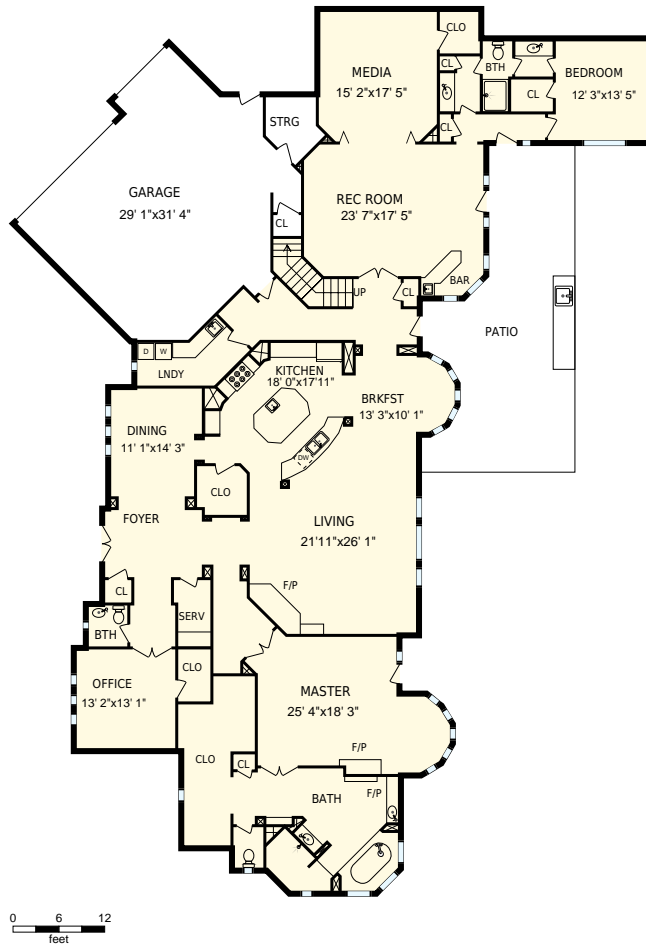

103 Ringtail Cove, Georgetown, TX

Main Floor

2nd Floor

Colored regions are included in total floor area. All room dimensions and floor areas must be considered approximate and are subject to independent verification. For method of measurement please see <https://youriguide.com/measure/>.

103 Ringtail Cove, Georgetown, TX

Main Floor

PREPARED:
Oct, 2017

Colored regions are included in total floor area. All room dimensions and floor areas must be considered approximate and are subject to independent verification. For method of measurement please see <https://youriguide.com/measure/>.

103 Ringtail Cove, Georgetown, TX
2nd Floor

PREPARED:
Oct, 2017

Colored regions are included in total floor area. All room dimensions and floor areas must be considered approximate and are subject to independent verification. For method of measurement please see <https://youriguide.com/measure/>.