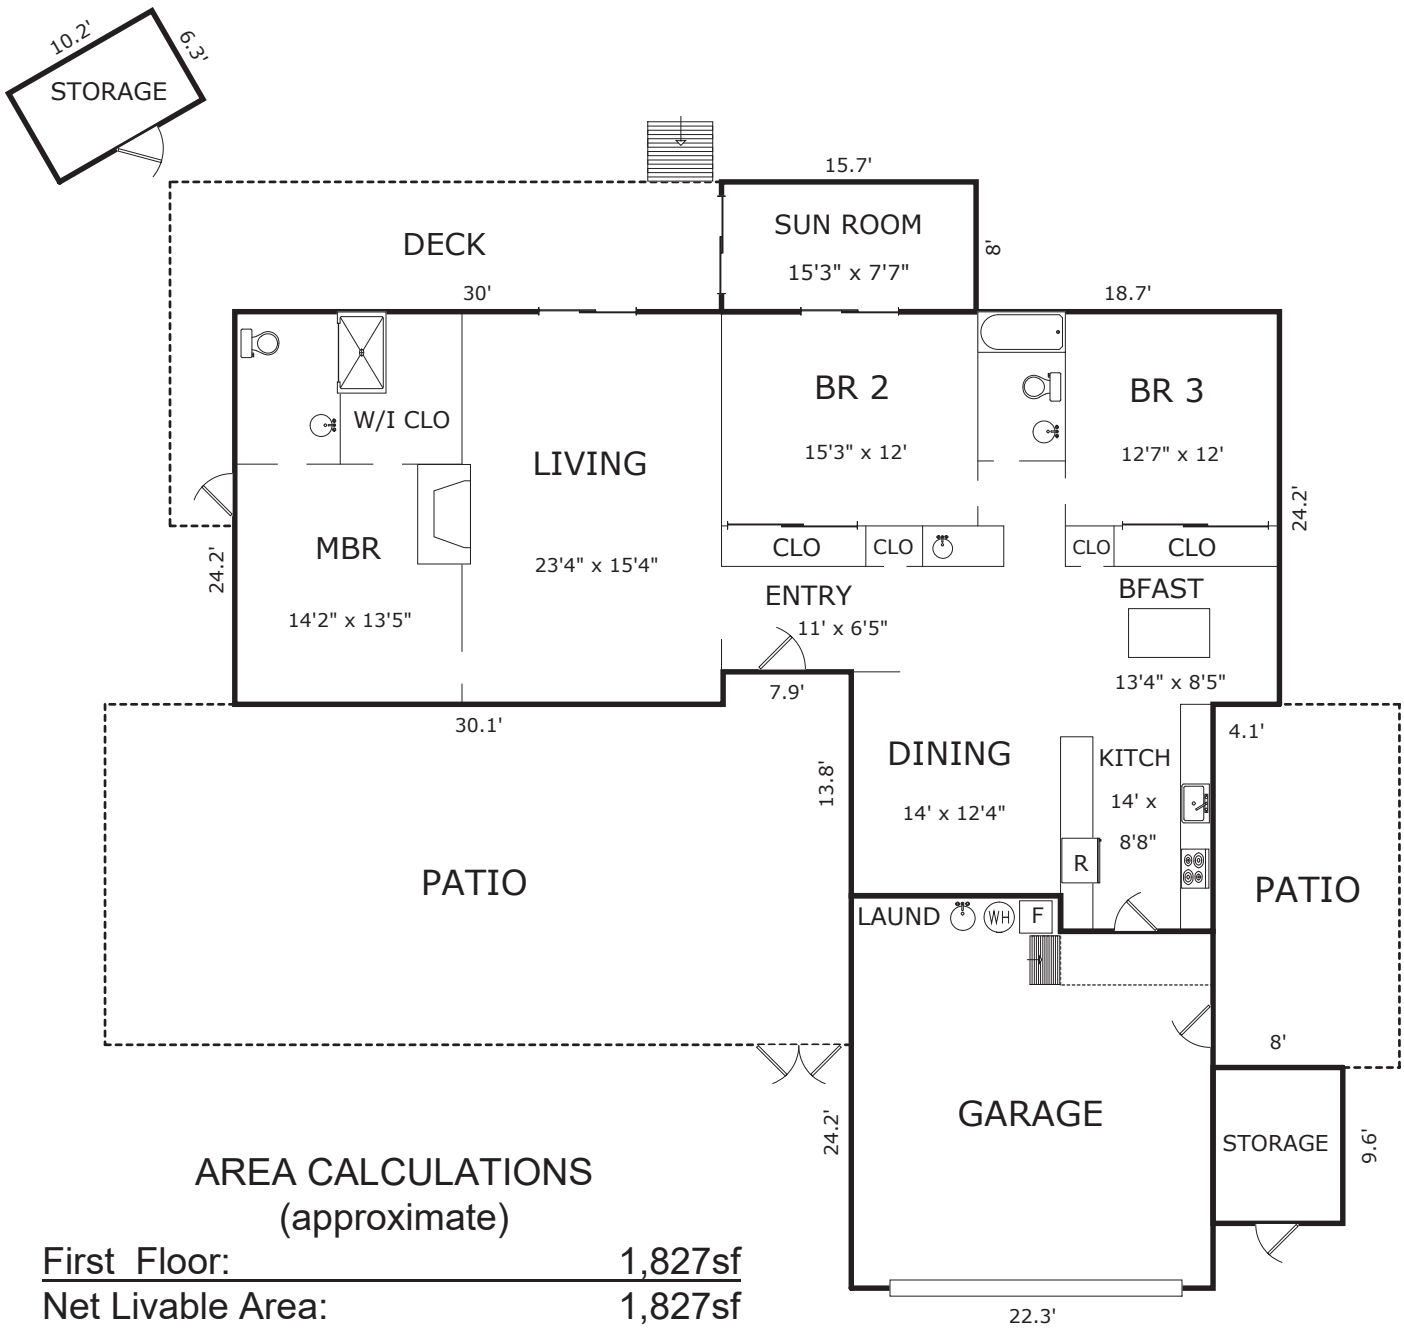

2932 CONGRESS ROAD, PEBBLE BEACH, CA 93953

Sun Room:	126
Garage:	519
Patio:	982
Patio:	258
Deck:	325
Storage:	77
Storage:	64