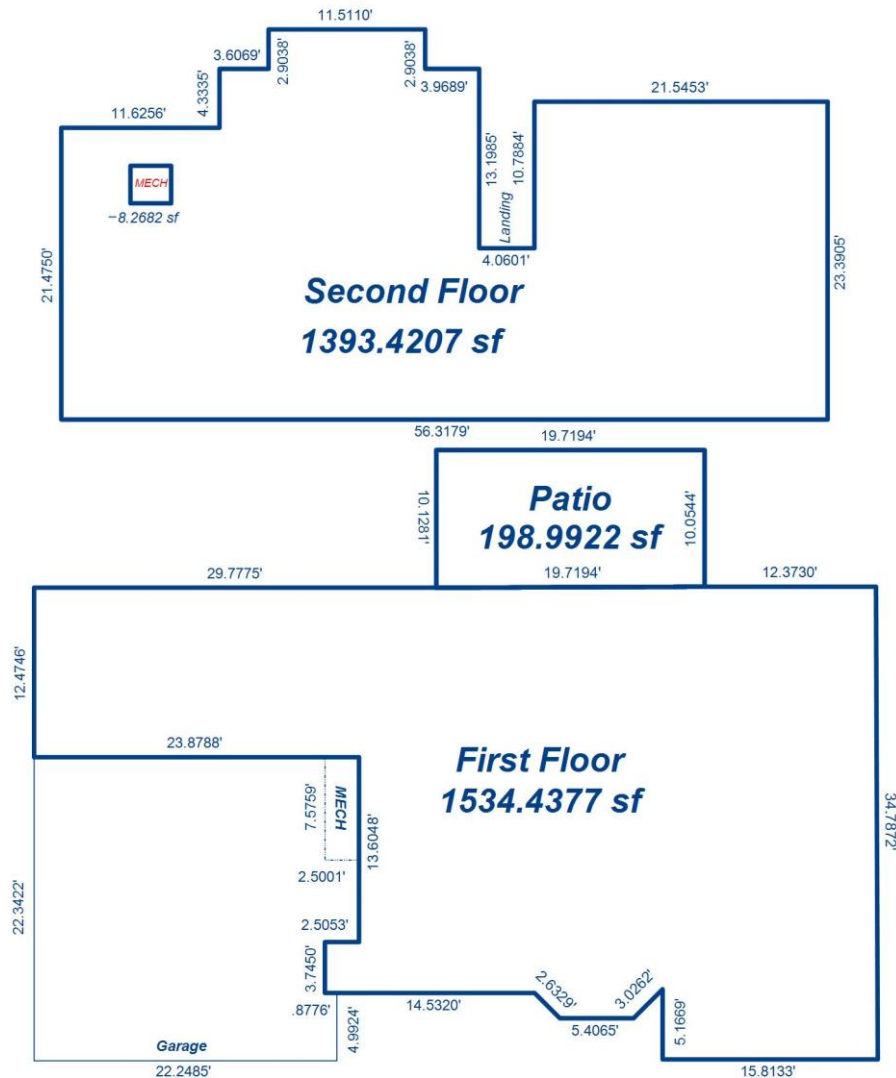

1429 Pine Oak Place, Edmond, OK

Total Home Square Footage Under Central Heat & Air: 2,927 sf

The First Floor is 1,534 sf and the Second Floor is 1,393 sf

Second floor includes 70.7625 sf of walls surrounding the second floor.

The Screened-in Patio, not under heat & air, is 199 sf

4620 NW 161st Street, Edmond, OK 73013 | Web Site: www.measureright.net

Cell: (405) 513-2023 | Email: measureright@att.net