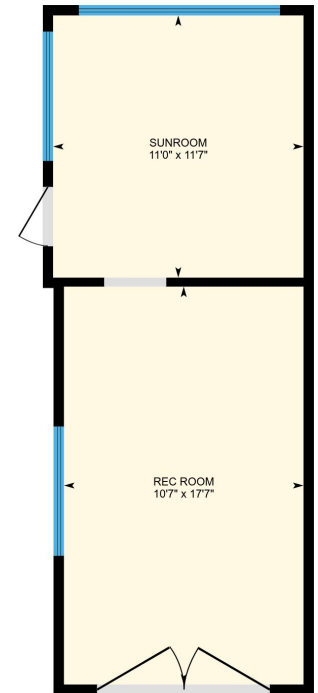

# 3505 Grayson Ln, Austin, TX

Main House

Guest Apt

Studio

PREPARED: Jan, 2018

## Main House

PREPARED: Jan, 2018

Colored regions are included in total floor area. All room dimensions and floor areas must be considered approximate and are subject to independent verification. For method of measurement please see <https://youriguide.com/measure/>.