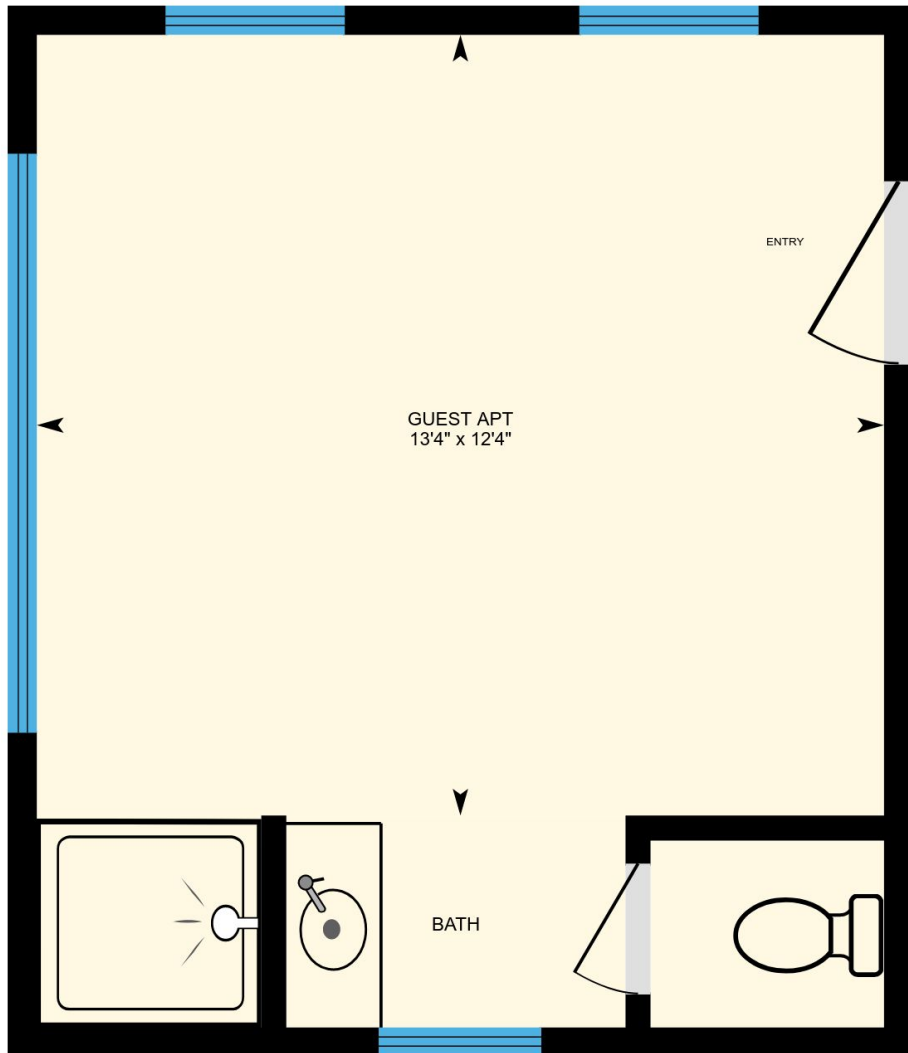

Guest Apt

PREPARED: Jan, 2018