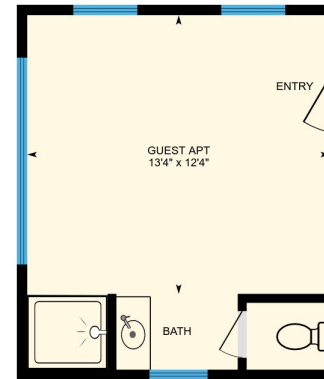

# 3505 Grayson Ln, Austin, TX

Main House

Guest Apt

Studio

PREPARED: Jan, 2018

## Main House

PREPARED: Jan, 2018

Colored regions are included in total floor area. All room dimensions and floor areas must be considered approximate and are subject to independent verification. For method of measurement please see <https://youriguide.com/measure/>.