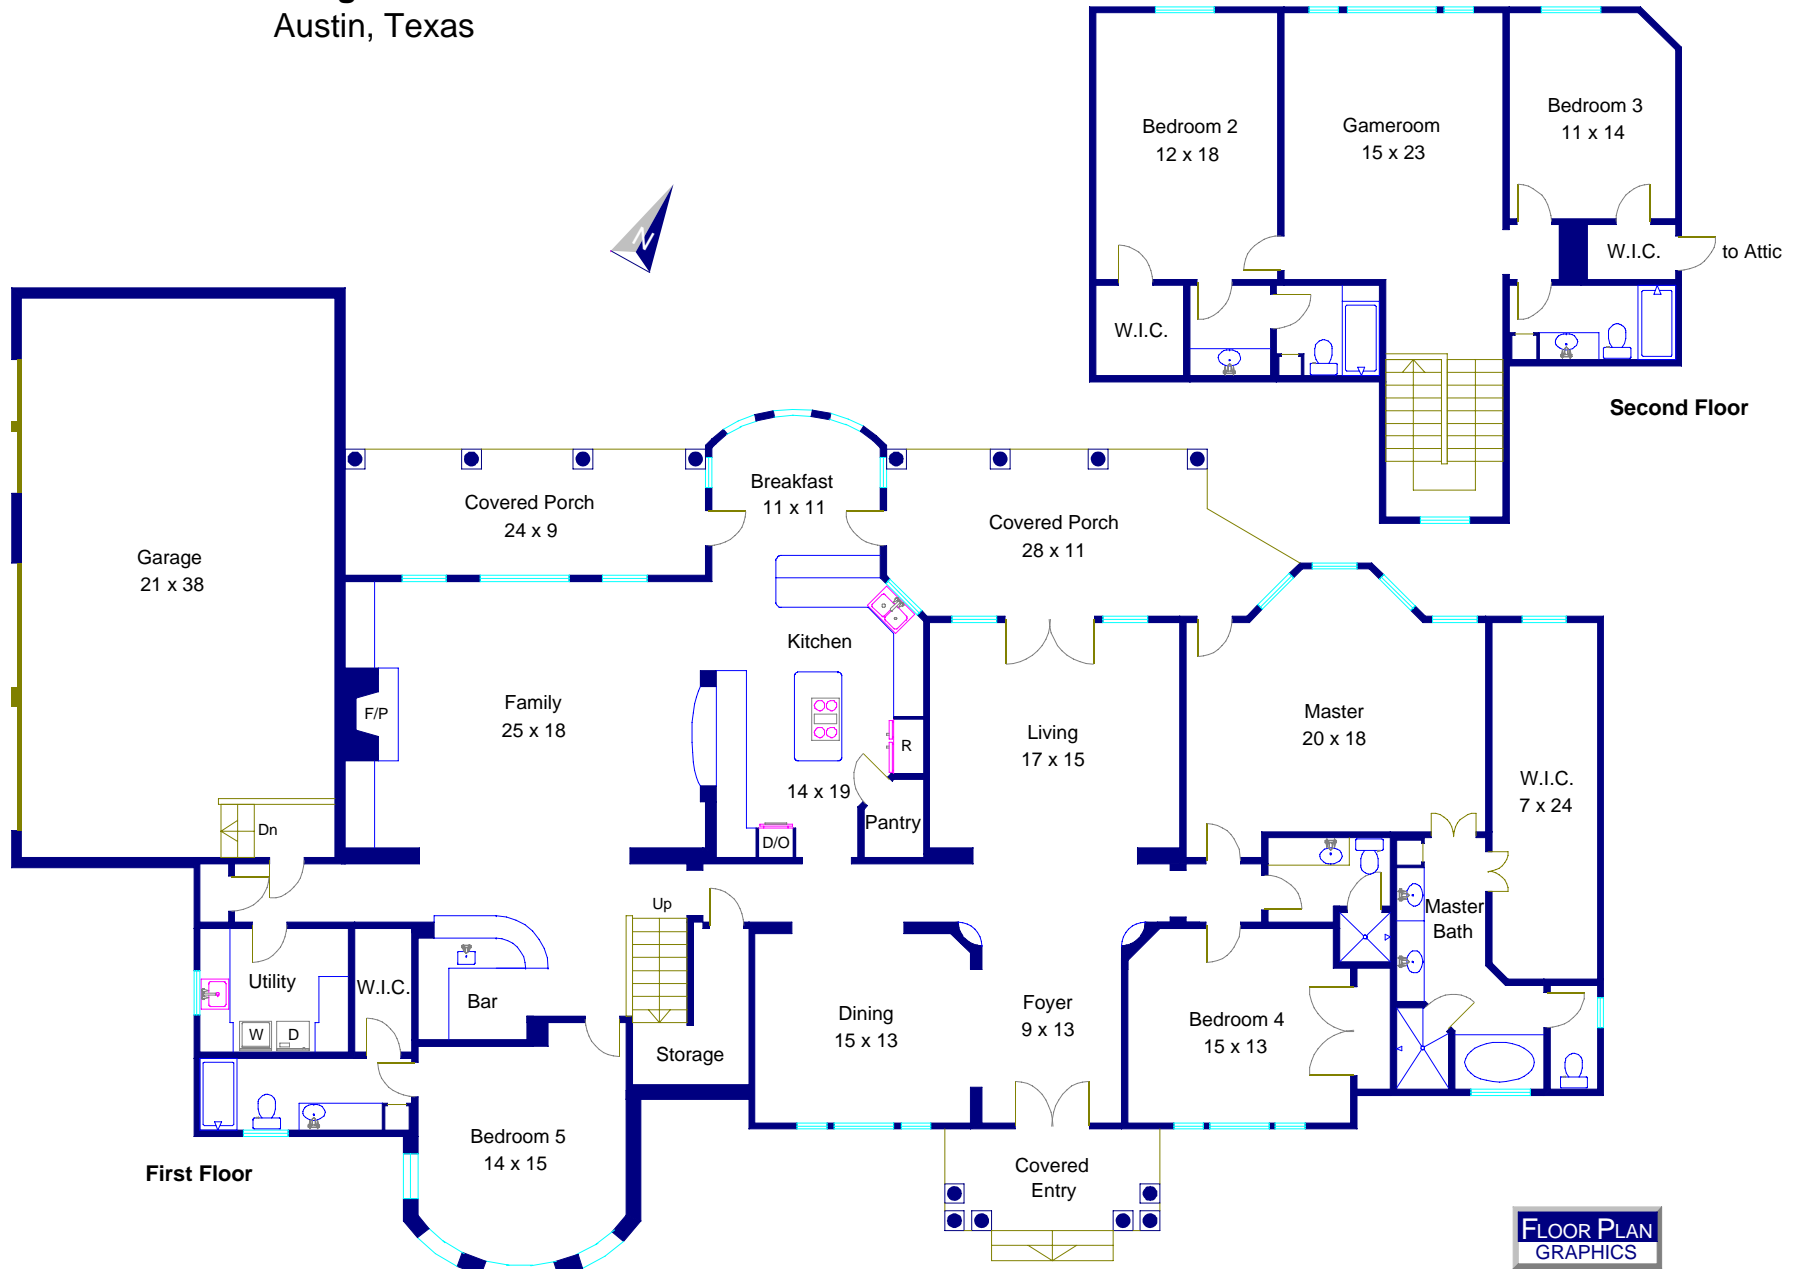

9423 Big View Drive  
Austin, Texas

Note: This floor plan is an artistic rendering only. All dimensions are approximate.  
Floor Plan Graphics and Bartlett Real Estate Group  
make no representation or warranty as to this rendering's accuracy  
and no measurements or dimensions should be relied upon without independent verification.

Marketed by Marissa & Tom Radack, Bartlett Real Estate Group, 512.913.4759, BartlettRealEstate.com  
Floor plan created by Floor Plan Graphics LLC, 512.454.0383, FloorPlanGraphics.com