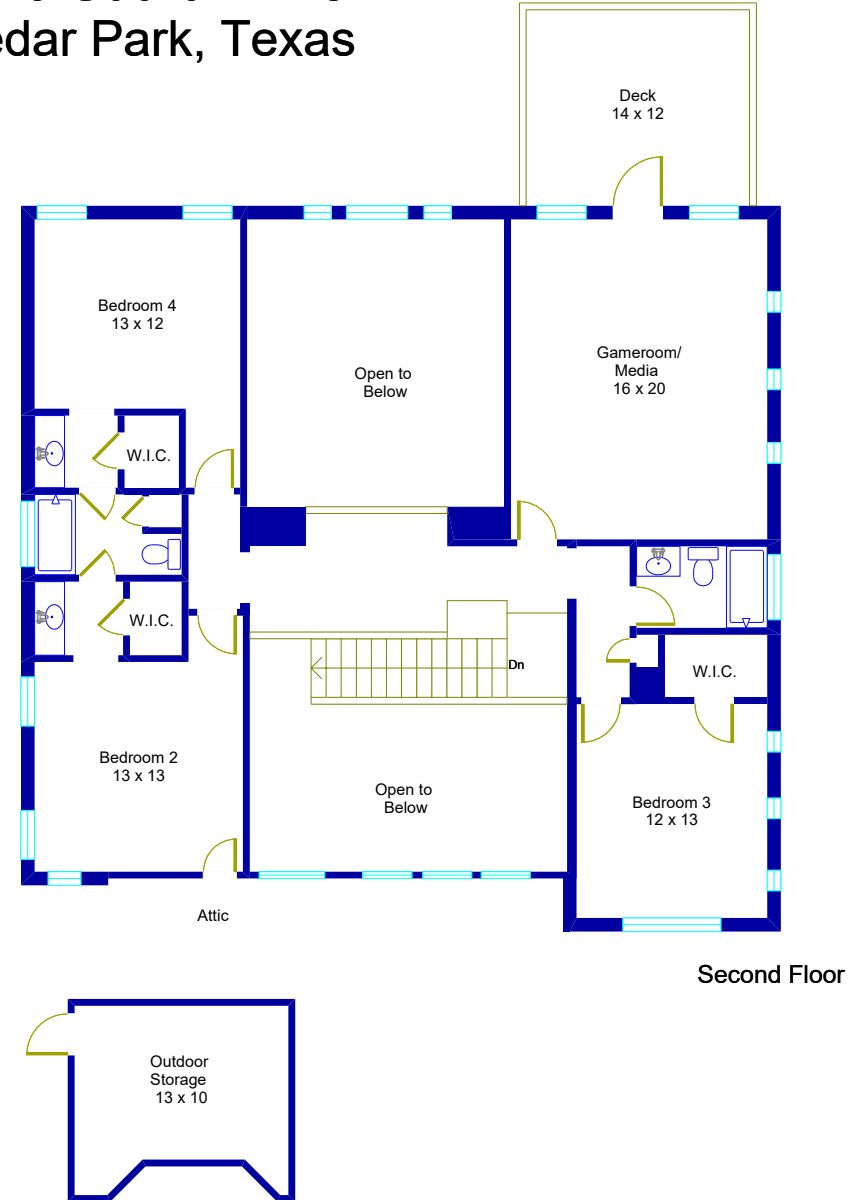

2510 Guara Drive Cedar Park, Texas

First Floor

Second Floor

This floor plan is an artistic rendering only. All dimensions are approximate.
Floor Plan Graphics LLC and the Bartlett Real Estate Group
 make no representation or warranty as to this rendering's accuracy
 and no measurements or dimensions should be relied upon without independent verification.
 This floor plan and its respective square footage materials remain the property of Floor Plan Graphics LLC.

Marketed by Marissa & Tom Radack, Bartlett Real Estate Group, 512.913.4759, BartlettRealEstate.com
 Floor plan by Floor Plan Graphics LLC, 512.454.0383, FloorPlanGraphics.com