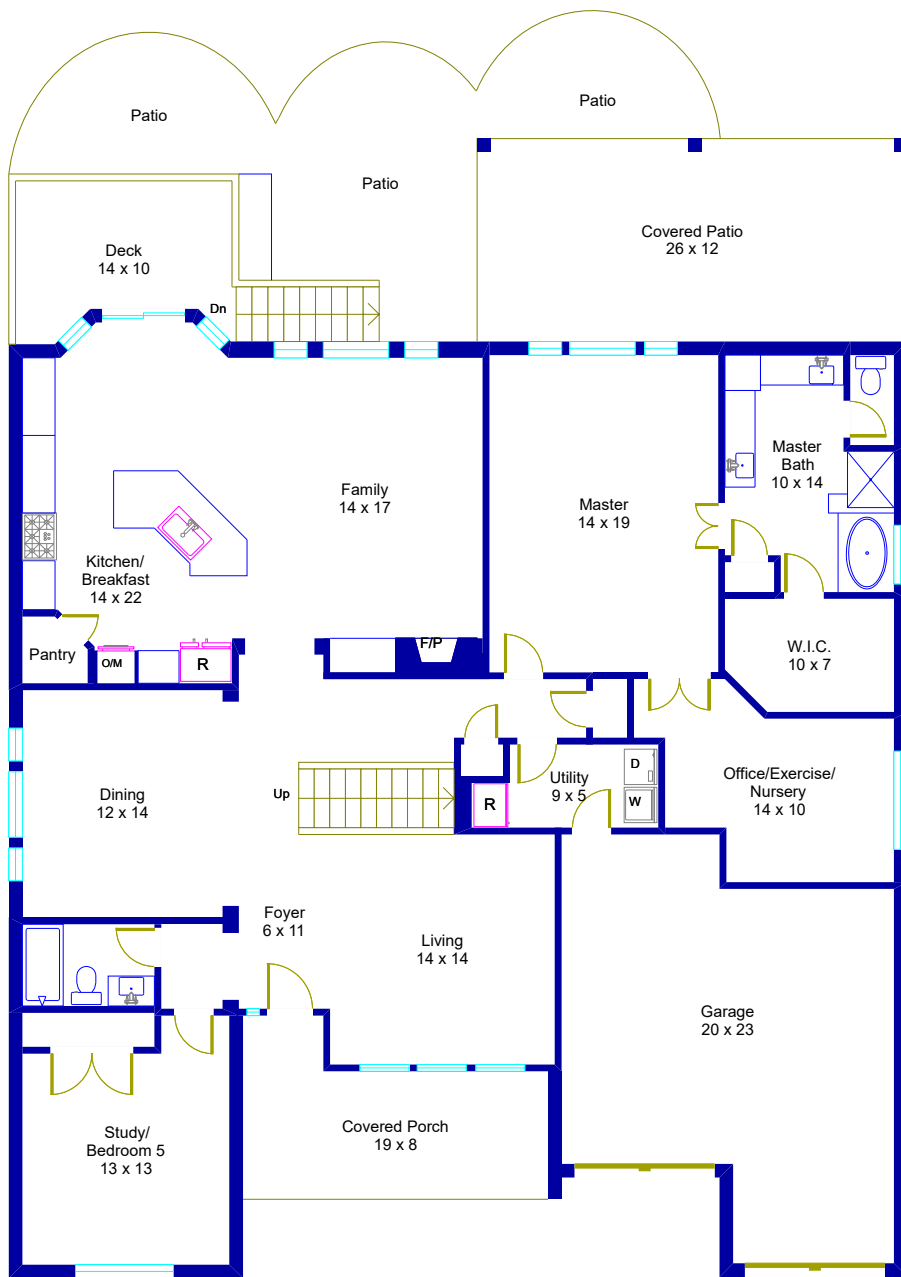

2510 Guara Drive Cedar Park, Texas

First Floor

Second Floor

This floor plan is an artistic rendering only. All dimensions are approximate.
Floor Plan Graphics LLC and the Bartlett Real Estate Group
 make no representation or warranty as to this rendering's accuracy
 and no measurements or dimensions should be relied upon without independent verification.
 This floor plan and its respective square footage materials remain the property of Floor Plan Graphics LLC.

Marketed by Marissa & Tom Radack, Bartlett Real Estate Group, 512.913.4759, BartlettRealEstate.com
 Floor plan by Floor Plan Graphics LLC, 512.454.0383, FloorPlanGraphics.com