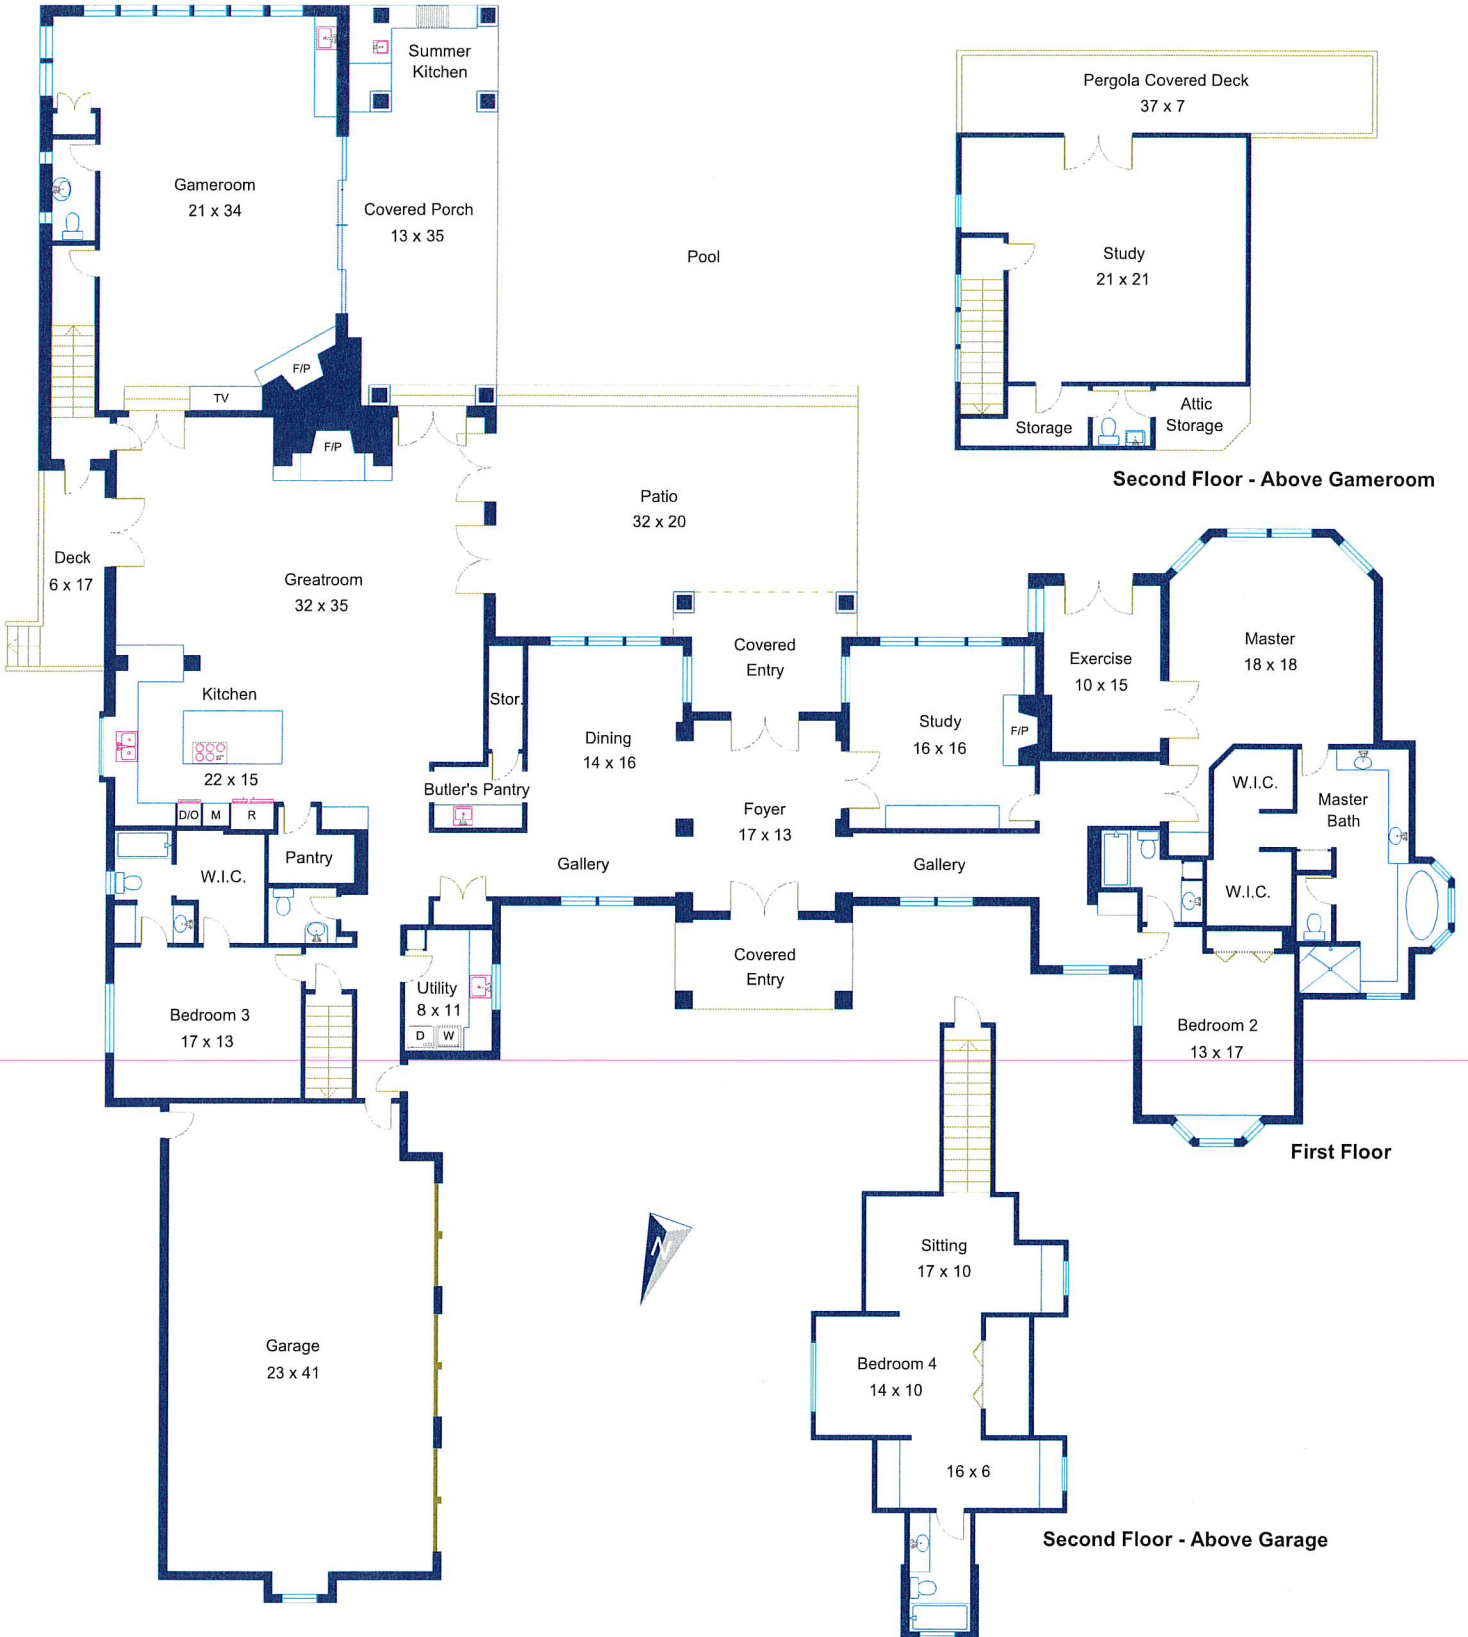

# 601 Crystal Creek Austin, Texas

Note: This floor plan is an artistic rendering only. All dimensions are approximate. Floor Plan Graphics and Coldwell Banker United Realtors make no representation or warranty as to this renderings accuracy and no measurements or dimensions should be relied upon without independent verification.