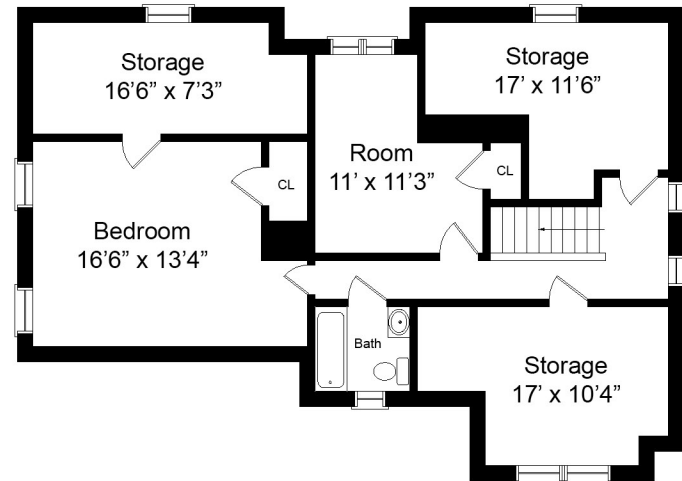

# 241 Harvard Ave Rockville Centre NY

First Floor

Second Floor

Basement

Third Floor

PREPARED BY „REAL ESTATE PHOTOS & FLOOR PLANS“ TEL 212.731.2301

This floor plan illustration is an approximation of existing structures and features and is provided for convenience only with the permission of the seller. All measurements are approximate and not guaranteed to be exact or to scale. Buyer should confirm measurements using their own sources.