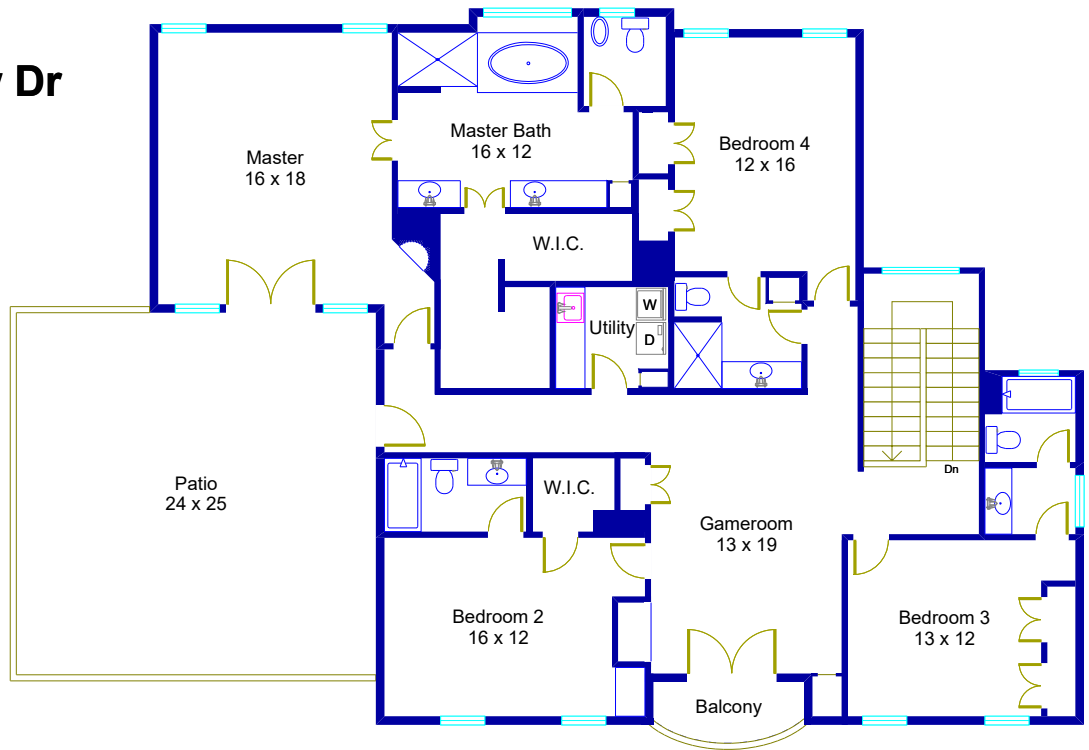

10908 Range View Dr Austin, Texas

Main House
Second Floor

Main House
First Floor

This floor plan is an artistic rendering only. All dimensions are approximate.
Floor Plan Graphics LLC makes no representation or warranty as to this rendering's accuracy
and no measurements or dimensions should be relied upon without independent verification.