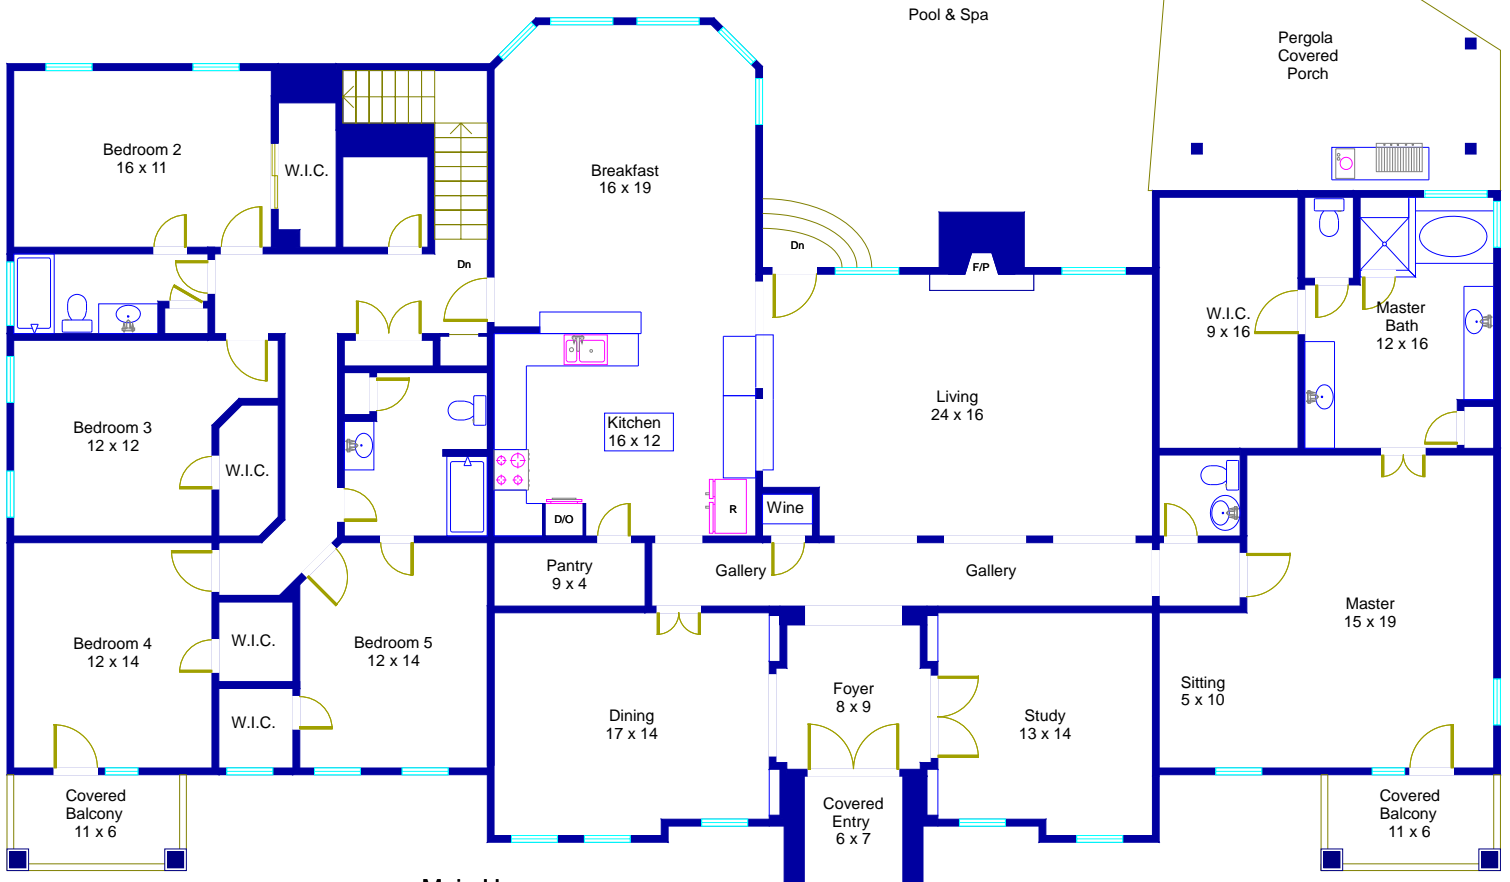

4019 Michael Neill Dr Austin, Texas

Main House
Lower Level

Main House
Main Level

This floor plan is an artistic rendering only. All dimensions are approximate.
Floor Plan Graphics makes no representation or warranty as to this rendering's accuracy
and no measurements or dimensions should be relied upon without independent verification.