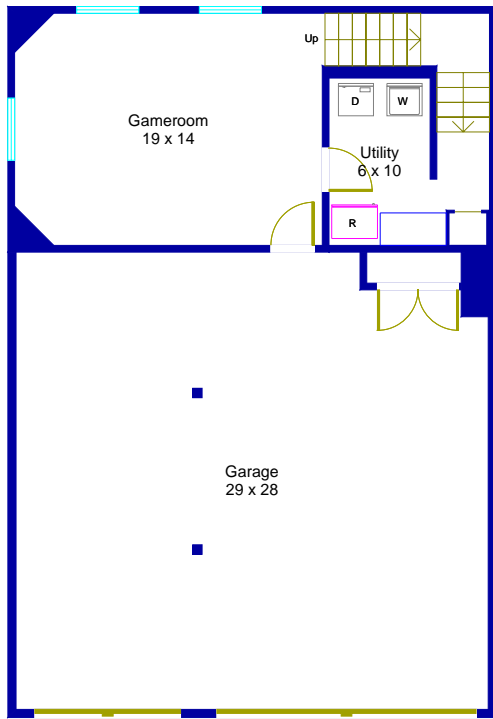

4019 Michael Neill Dr Austin, Texas

Main House
Lower Level

Main House
Main Level

This floor plan is an artistic rendering only. All dimensions are approximate.
Floor Plan Graphics makes no representation or warranty as to this rendering's accuracy
and no measurements or dimensions should be relied upon without independent verification.