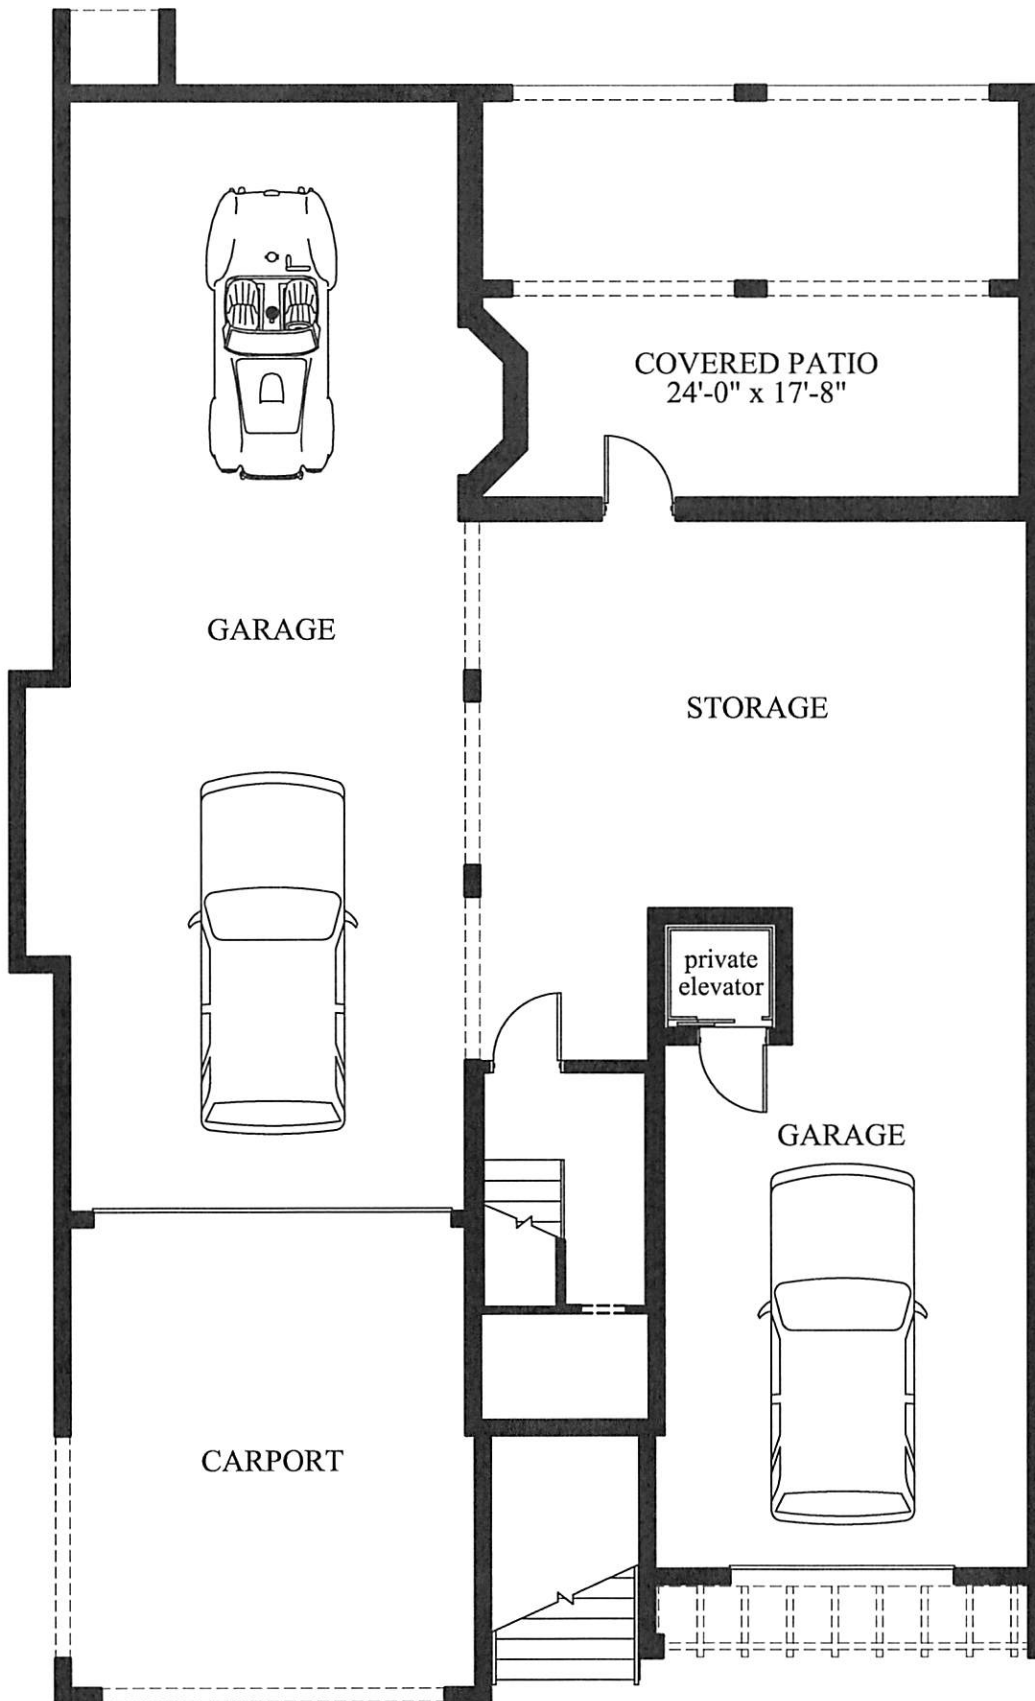

GARDEN HOME GRAND - THE AMELIA

3 Bedrooms, 2 1/2 Baths

A/C Living Area 2,529 sq. ft.

Balcony / Lanai Area 460 sq. ft.

Storage, Garage & Patio 2,466 sq. ft.

Total Area 5,455 sq. ft.

GARDEN HOME GRAND - THE AMELIA

Garage and Storage Level	9'-4" Ceiling Height
A/C Living Area	2,529 sq. ft.
Balcony / Lanai Area	460 sq. ft.
Storage, Garage & Patio	2,466 sq. ft.
Total Area	5,455 sq. ft.