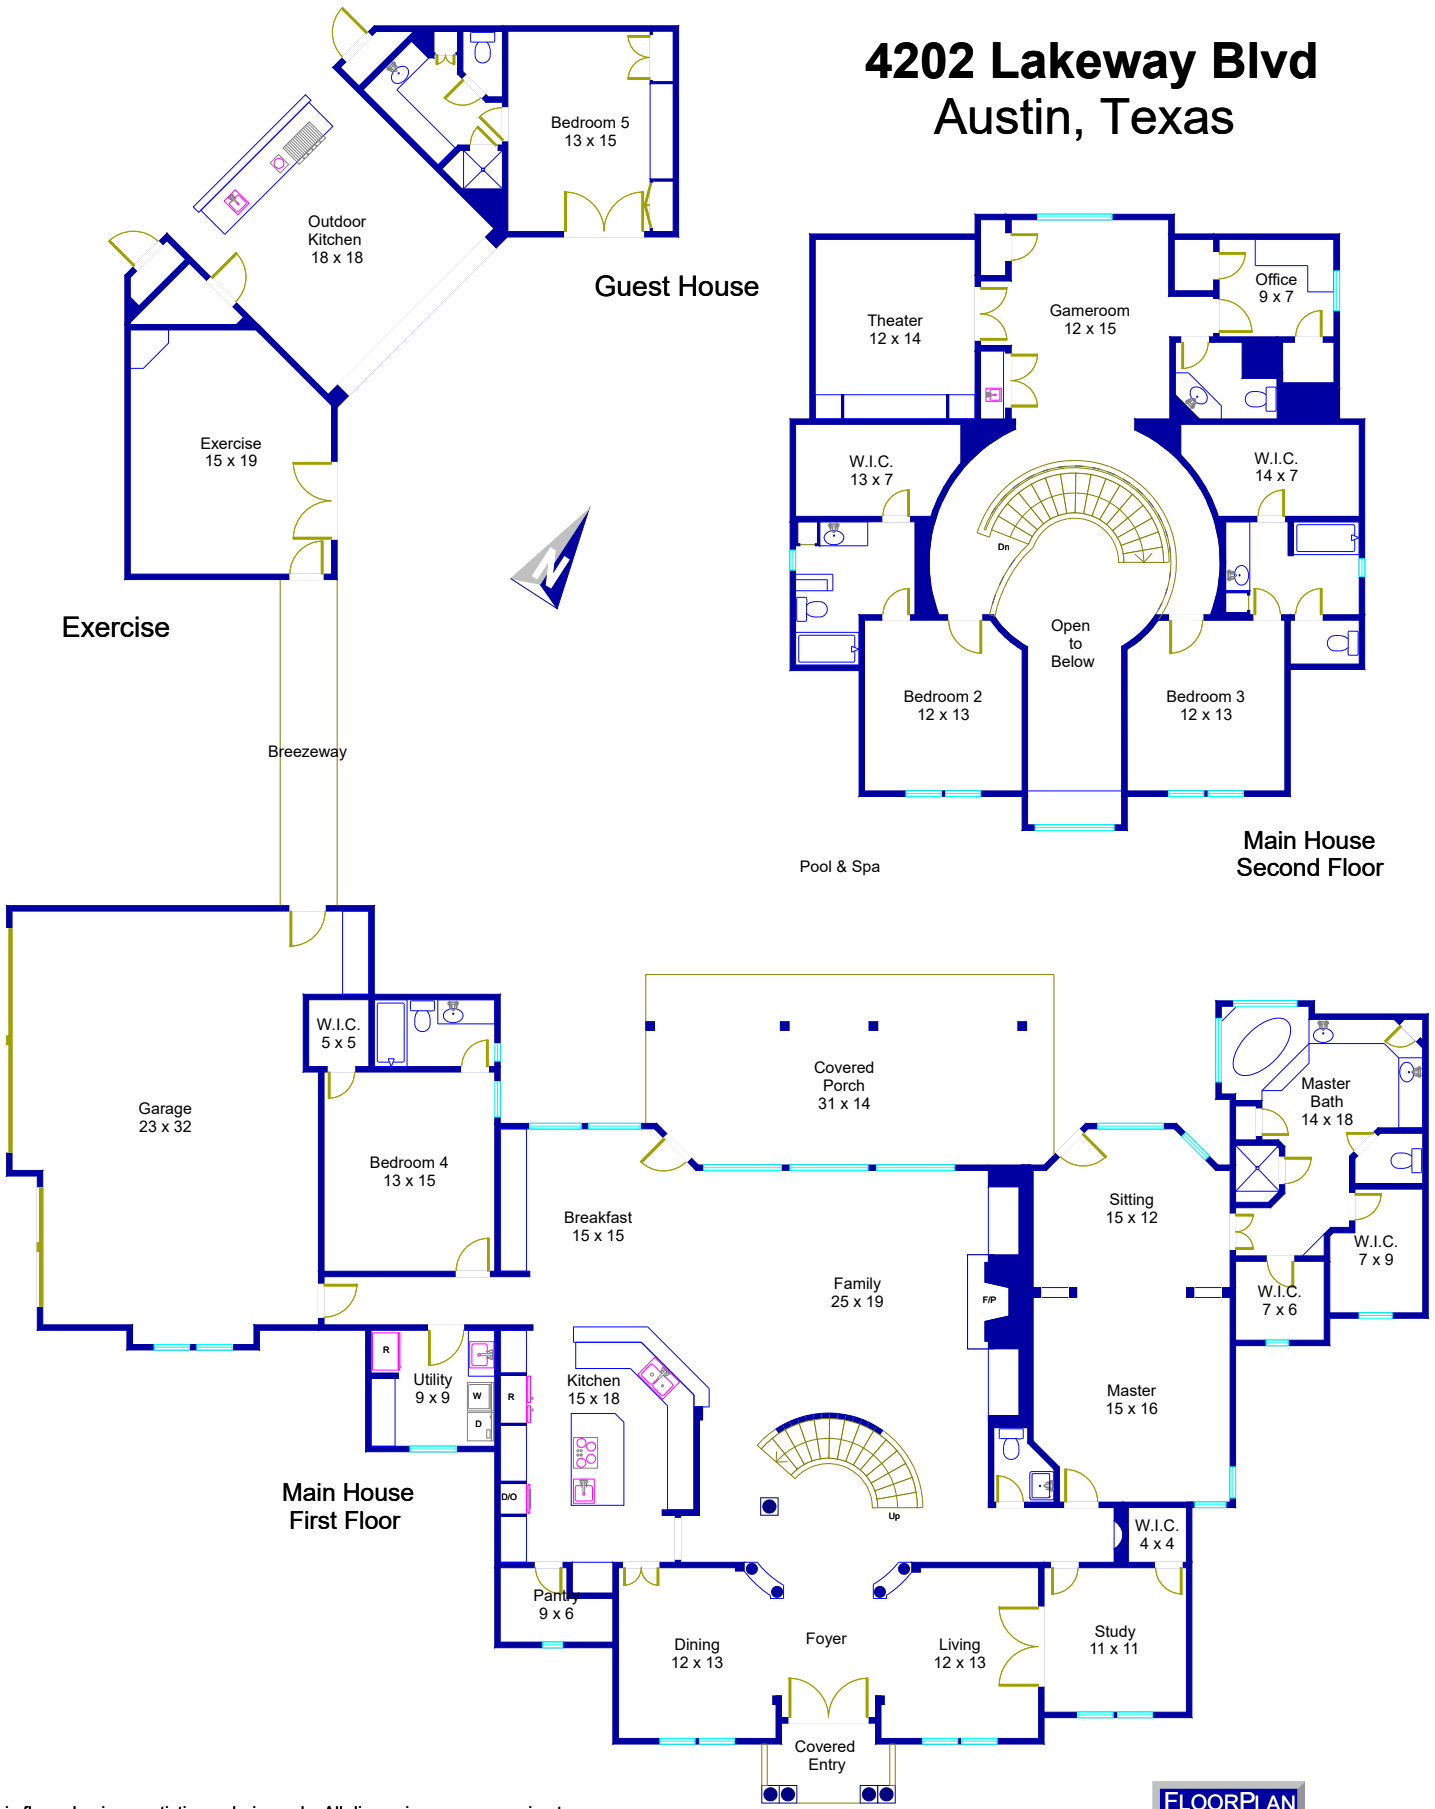

4202 Lakeway Blvd Austin, Texas

This floor plan is an artistic rendering only. All dimensions are approximate.
Floor Plan Graphics LLC and Engel and Volkers
 make no representation or warranty as to this rendering's accuracy
 and no measurements or dimensions should be relied upon without independent verification.