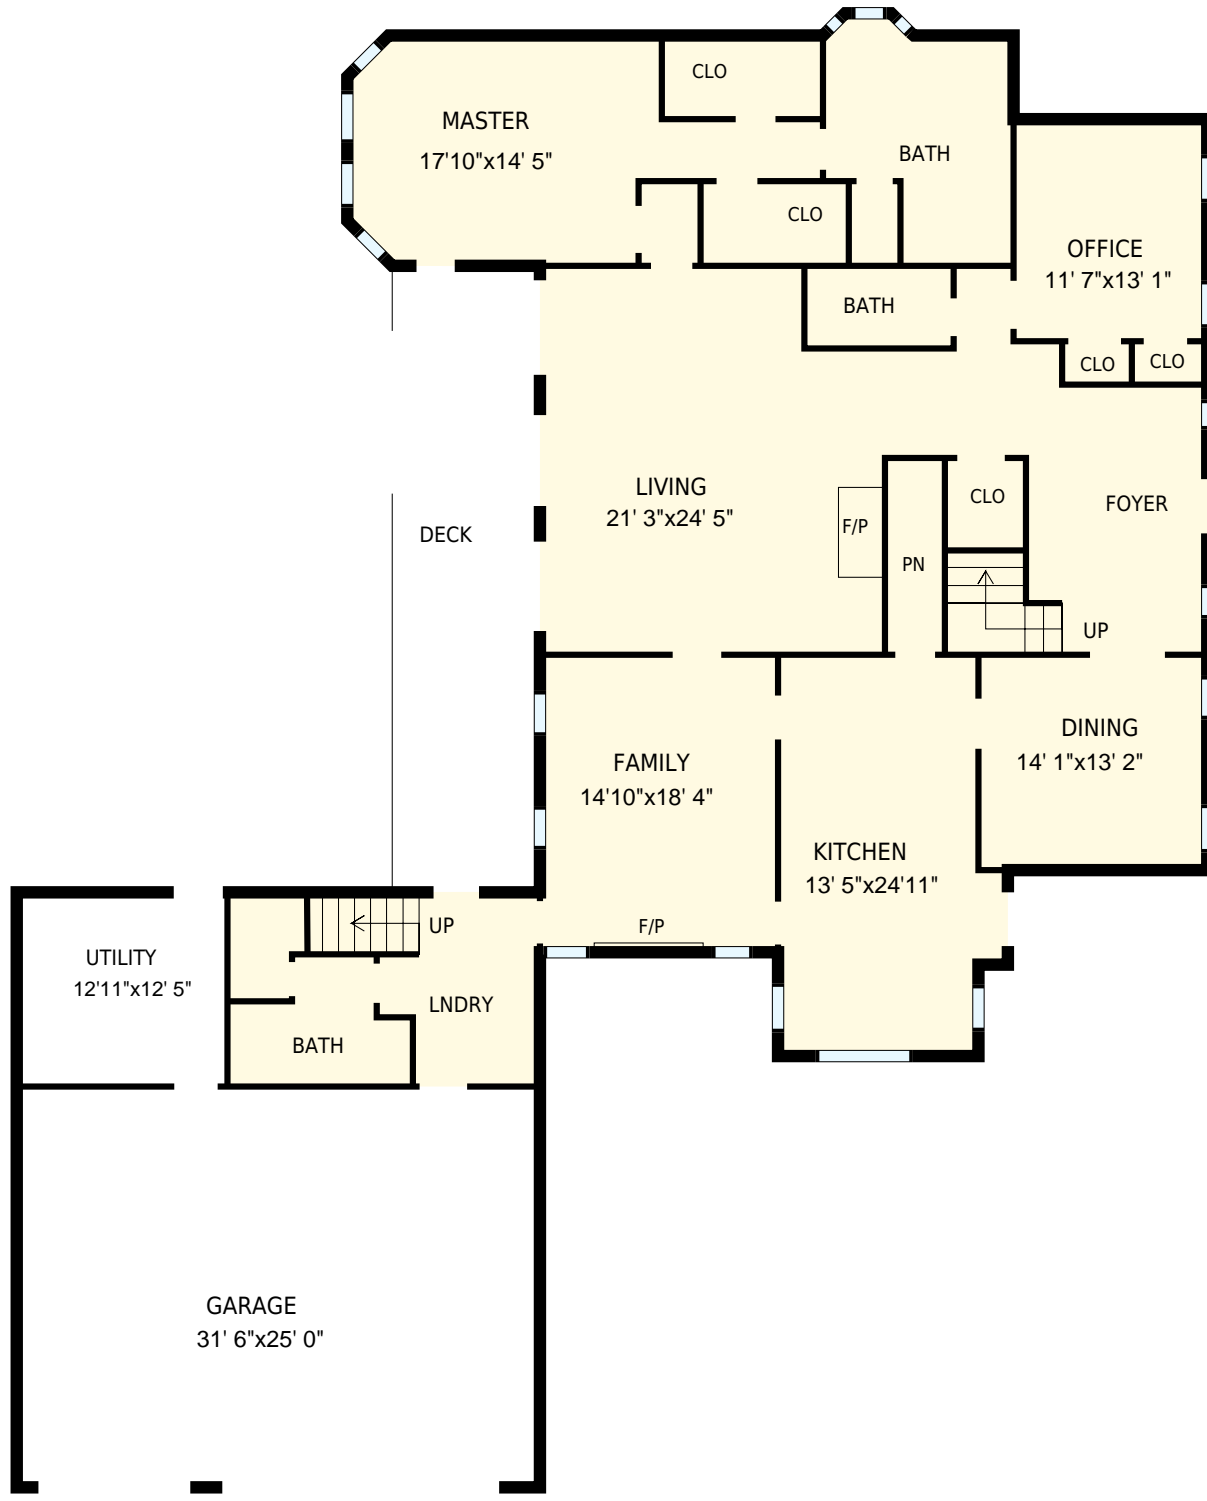

# 664 Earl Largent, Lufkin, TX

Total Exterior Area Above Grade 5537 sq. ft.

**1st Floor**  
Exterior Area 2984 sq. ft.

**2nd Floor A**  
Exterior Area 908 sq. ft.

**2nd Floor B**  
Exterior Area 1646 sq. ft.

<b>664 Earl Largent, Lufkin, TX</b> <b>1st Floor</b>		PREPARED FOR:
Interior Area      2792 sq. ft. Exterior Area      2984 sq. ft.	Included Area	PREPARED ON: Jul, 2017
<small>All room dimensions and floor areas must be considered approximate and are subject to independent verification. For method of measurement please see <a href="https://youriguide.com/measure/">https://youriguide.com/measure/</a>.</small>		

664 Earl Largent, Lufkin, TX

PREPARED FOR:

2nd Floor A

Interior Area 823 sq. ft.  
Exterior Area 908 sq. ft.

 Included Area

PREPARED ON:  
Jul, 2017

All room dimensions and floor areas must be considered approximate and are subject to independent verification. For method of measurement please see <https://youriguide.com/measure/>.

664 Earl Largent, Lufkin, TX		PREPARED FOR:	
2nd Floor B			
Interior Area	1482 sq. ft.	 Included Area	PREPARED ON:
Exterior Area	1646 sq. ft.		Jul, 2017
<small>All room dimensions and floor areas must be considered approximate and are subject to independent verification. For method of measurement please see <a href="https://youriguide.com/measure/">https://youriguide.com/measure/</a>.</small>			