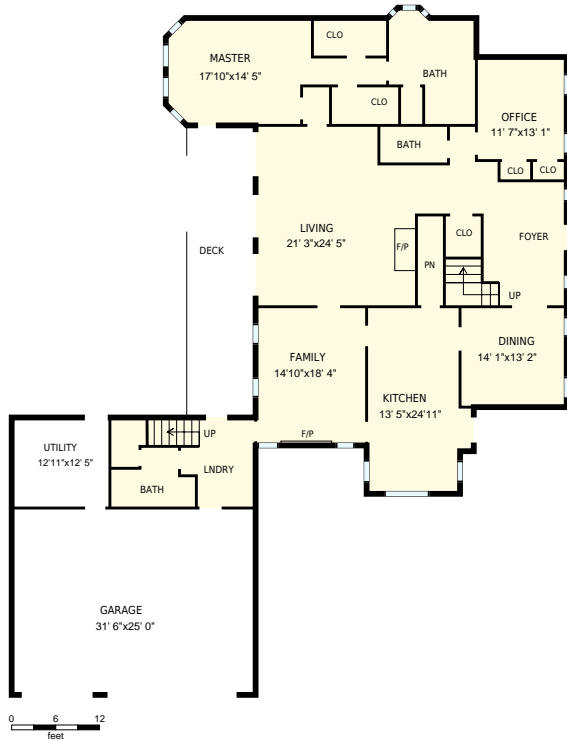

# 664 Earl Largent, Lufkin, TX

Total Exterior Area Above Grade 5537 sq. ft.

**1st Floor**  
Exterior Area 2984 sq. ft.

**2nd Floor A**  
Exterior Area 908 sq. ft.

**2nd Floor B**  
Exterior Area 1646 sq. ft.

<b>664 Earl Largent, Lufkin, TX</b> <b>1st Floor</b>		PREPARED FOR:
Interior Area      2792 sq. ft. Exterior Area      2984 sq. ft.	Included Area	PREPARED ON: Jul, 2017
<small>All room dimensions and floor areas must be considered approximate and are subject to independent verification. For method of measurement please see <a href="https://youriguide.com/measure/">https://youriguide.com/measure/</a>.</small>		

664 Earl Largent, Lufkin, TX

PREPARED FOR:

2nd Floor A

Interior Area 823 sq. ft.  
Exterior Area 908 sq. ft.

 Included Area

PREPARED ON:  
Jul, 2017

All room dimensions and floor areas must be considered approximate and are subject to independent verification. For method of measurement please see <https://youriguide.com/measure/>.

664 Earl Largent, Lufkin, TX		PREPARED FOR:	
2nd Floor B			
Interior Area	1482 sq. ft.	 Included Area	PREPARED ON:
Exterior Area	1646 sq. ft.		Jul, 2017
<small>All room dimensions and floor areas must be considered approximate and are subject to independent verification. For method of measurement please see <a href="https://youriguide.com/measure/">https://youriguide.com/measure/</a>.</small>			