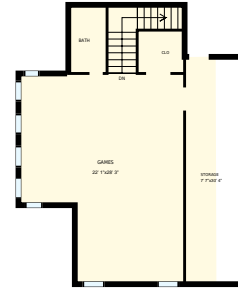

# 664 Earl Largent, Lufkin, TX

Total Exterior Area Above Grade 5537 sq. ft.

**1st Floor**  
Exterior Area 2984 sq. ft.

**2nd Floor A**  
Exterior Area 908 sq. ft.

**2nd Floor B**  
Exterior Area 1646 sq. ft.

<b>664 Earl Largent, Lufkin, TX</b> <b>1st Floor</b>		PREPARED FOR:
Interior Area      2792 sq. ft. Exterior Area      2984 sq. ft.	Included Area	PREPARED ON: Jul, 2017
<small>All room dimensions and floor areas must be considered approximate and are subject to independent verification. For method of measurement please see <a href="https://youriguide.com/measure/">https://youriguide.com/measure/</a>.</small>		

664 Earl Largent, Lufkin, TX

PREPARED FOR:

2nd Floor A

Interior Area 823 sq. ft.  
Exterior Area 908 sq. ft.

 Included Area

PREPARED ON:  
Jul, 2017

All room dimensions and floor areas must be considered approximate and are subject to independent verification. For method of measurement please see <https://youriguide.com/measure/>.

664 Earl Largent, Lufkin, TX		PREPARED FOR:	
2nd Floor B			
Interior Area	1482 sq. ft.	 Included Area	PREPARED ON:
Exterior Area	1646 sq. ft.		Jul, 2017
<small>All room dimensions and floor areas must be considered approximate and are subject to independent verification. For method of measurement please see <a href="https://youriguide.com/measure/">https://youriguide.com/measure/</a>.</small>			