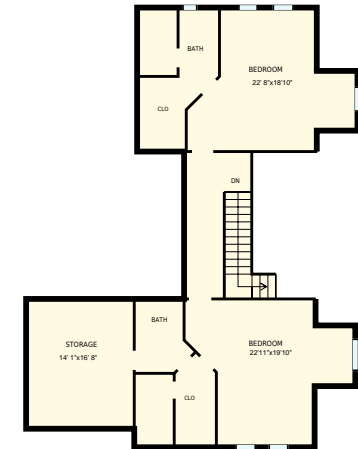

# 664 Earl Largent, Lufkin, TX

Total Exterior Area Above Grade 5537 sq. ft.

**1st Floor**  
Exterior Area 2984 sq. ft.

**2nd Floor A**  
Exterior Area 908 sq. ft.

**2nd Floor B**  
Exterior Area 1646 sq. ft.

<b>664 Earl Largent, Lufkin, TX</b> <b>1st Floor</b>		PREPARED FOR:
Interior Area      2792 sq. ft. Exterior Area      2984 sq. ft.	Included Area	PREPARED ON: Jul, 2017
<small>All room dimensions and floor areas must be considered approximate and are subject to independent verification. For method of measurement please see <a href="https://youriguide.com/measure/">https://youriguide.com/measure/</a>.</small>		

664 Earl Largent, Lufkin, TX

PREPARED FOR:

2nd Floor A

Interior Area 823 sq. ft.  
Exterior Area 908 sq. ft.

 Included Area

PREPARED ON:  
Jul, 2017

All room dimensions and floor areas must be considered approximate and are subject to independent verification. For method of measurement please see <https://youriguide.com/measure/>.

664 Earl Largent, Lufkin, TX		PREPARED FOR:	
2nd Floor B			
Interior Area	1482 sq. ft.	 Included Area	PREPARED ON:
Exterior Area	1646 sq. ft.		Jul, 2017
<small>All room dimensions and floor areas must be considered approximate and are subject to independent verification. For method of measurement please see <a href="https://youriguide.com/measure/">https://youriguide.com/measure/</a>.</small>			