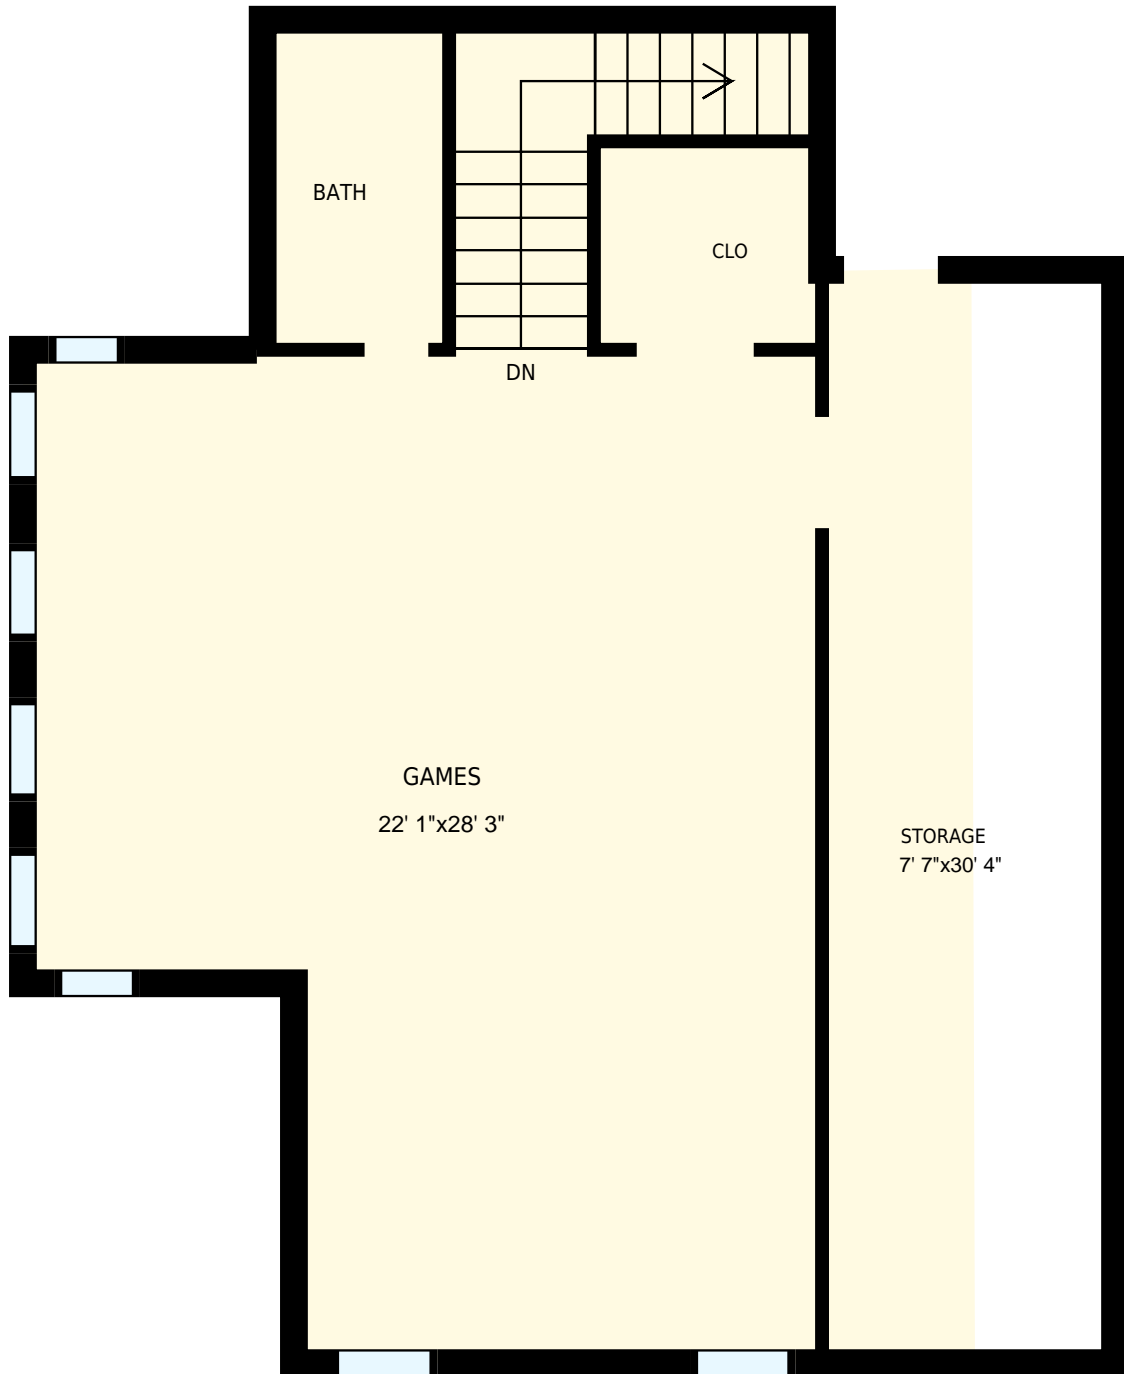

# 664 Earl Largent, Lufkin, TX

Total Exterior Area Above Grade 5537 sq. ft.

**1st Floor**  
Exterior Area 2984 sq. ft.

**2nd Floor A**  
Exterior Area 908 sq. ft.

**2nd Floor B**  
Exterior Area 1646 sq. ft.

<b>664 Earl Largent, Lufkin, TX</b> <b>1st Floor</b>		PREPARED FOR:
Interior Area      2792 sq. ft. Exterior Area      2984 sq. ft.	Included Area	PREPARED ON: Jul, 2017
<small>All room dimensions and floor areas must be considered approximate and are subject to independent verification. For method of measurement please see <a href="https://youriguide.com/measure/">https://youriguide.com/measure/</a>.</small>		

664 Earl Largent, Lufkin, TX

PREPARED FOR:

2nd Floor A

Interior Area 823 sq. ft.  
Exterior Area 908 sq. ft.

 Included Area

PREPARED ON:  
Jul, 2017

All room dimensions and floor areas must be considered approximate and are subject to independent verification. For method of measurement please see <https://youriguide.com/measure/>.

664 Earl Largent, Lufkin, TX		PREPARED FOR:	
2nd Floor B			
Interior Area	1482 sq. ft.	 Included Area	PREPARED ON:
Exterior Area	1646 sq. ft.		Jul, 2017
<small>All room dimensions and floor areas must be considered approximate and are subject to independent verification. For method of measurement please see <a href="https://youriguide.com/measure/">https://youriguide.com/measure/</a>.</small>			