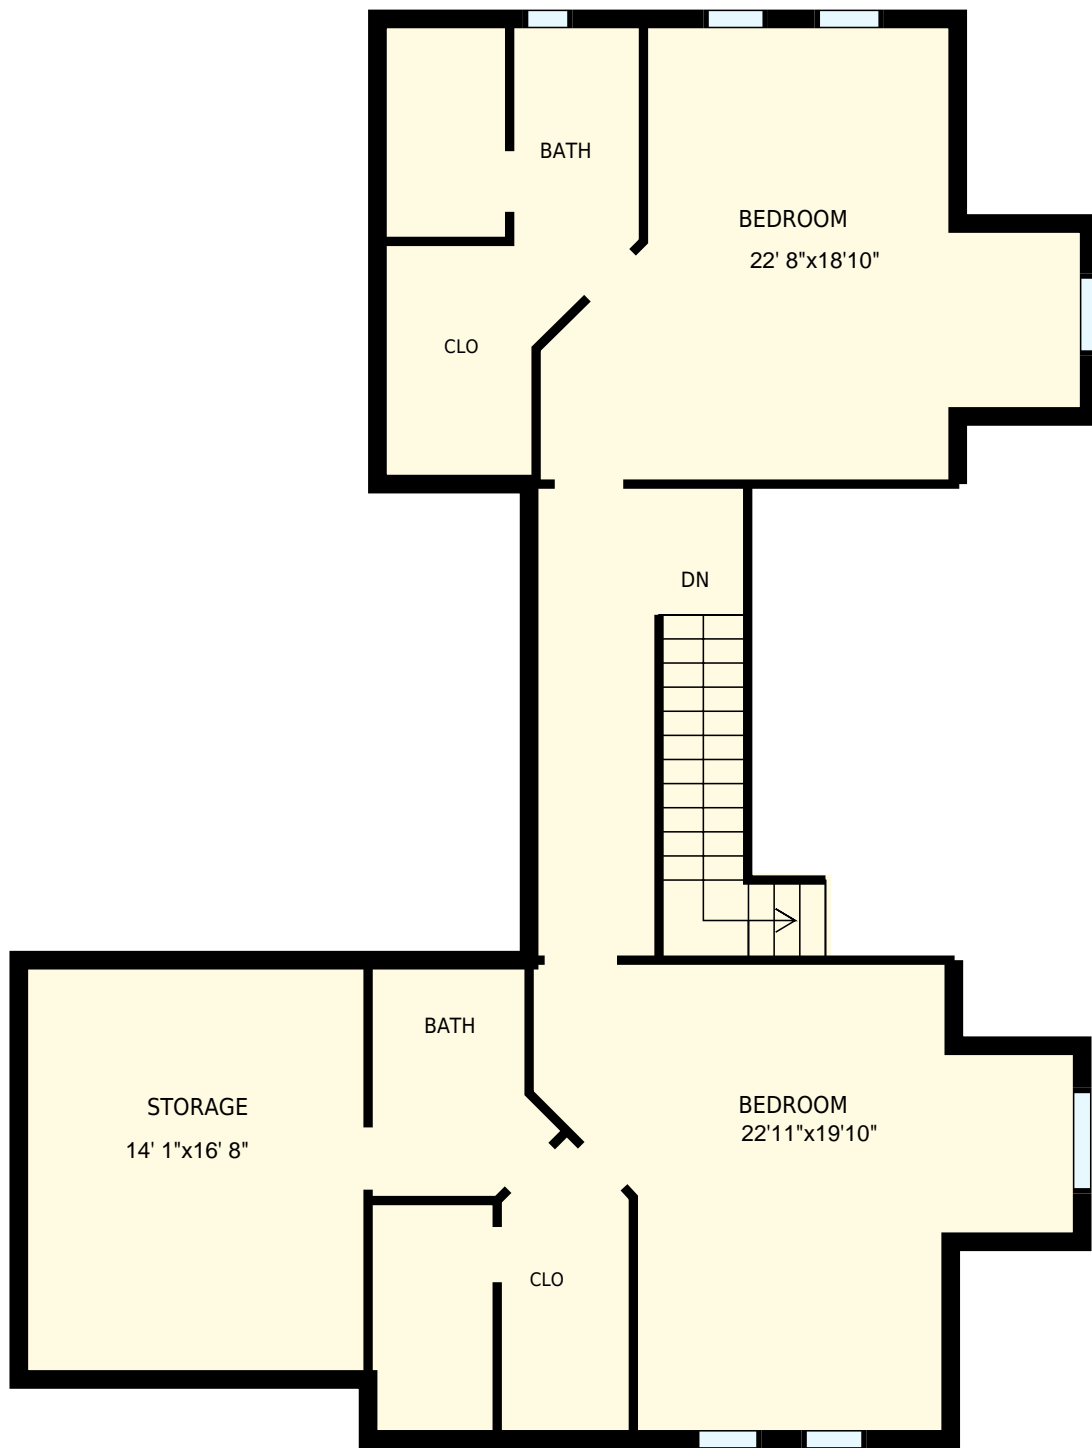

# 664 Earl Largent, Lufkin, TX

Total Exterior Area Above Grade 5537 sq. ft.

**1st Floor**  
Exterior Area 2984 sq. ft.

**2nd Floor A**  
Exterior Area 908 sq. ft.

**2nd Floor B**  
Exterior Area 1646 sq. ft.

<b>664 Earl Largent, Lufkin, TX</b> <b>1st Floor</b>		PREPARED FOR:
Interior Area      2792 sq. ft. Exterior Area      2984 sq. ft.	Included Area	PREPARED ON: Jul, 2017
<small>All room dimensions and floor areas must be considered approximate and are subject to independent verification. For method of measurement please see <a href="https://youriguide.com/measure/">https://youriguide.com/measure/</a>.</small>		

664 Earl Largent, Lufkin, TX

PREPARED FOR:

2nd Floor A

Interior Area 823 sq. ft.  
Exterior Area 908 sq. ft.

 Included Area

PREPARED ON:  
Jul, 2017

All room dimensions and floor areas must be considered approximate and are subject to independent verification. For method of measurement please see <https://youriguide.com/measure/>.

664 Earl Largent, Lufkin, TX		PREPARED FOR:	
2nd Floor B			
Interior Area	1482 sq. ft.	 Included Area	PREPARED ON:
Exterior Area	1646 sq. ft.		Jul, 2017
<small>All room dimensions and floor areas must be considered approximate and are subject to independent verification. For method of measurement please see <a href="https://youriguide.com/measure/">https://youriguide.com/measure/</a>.</small>			