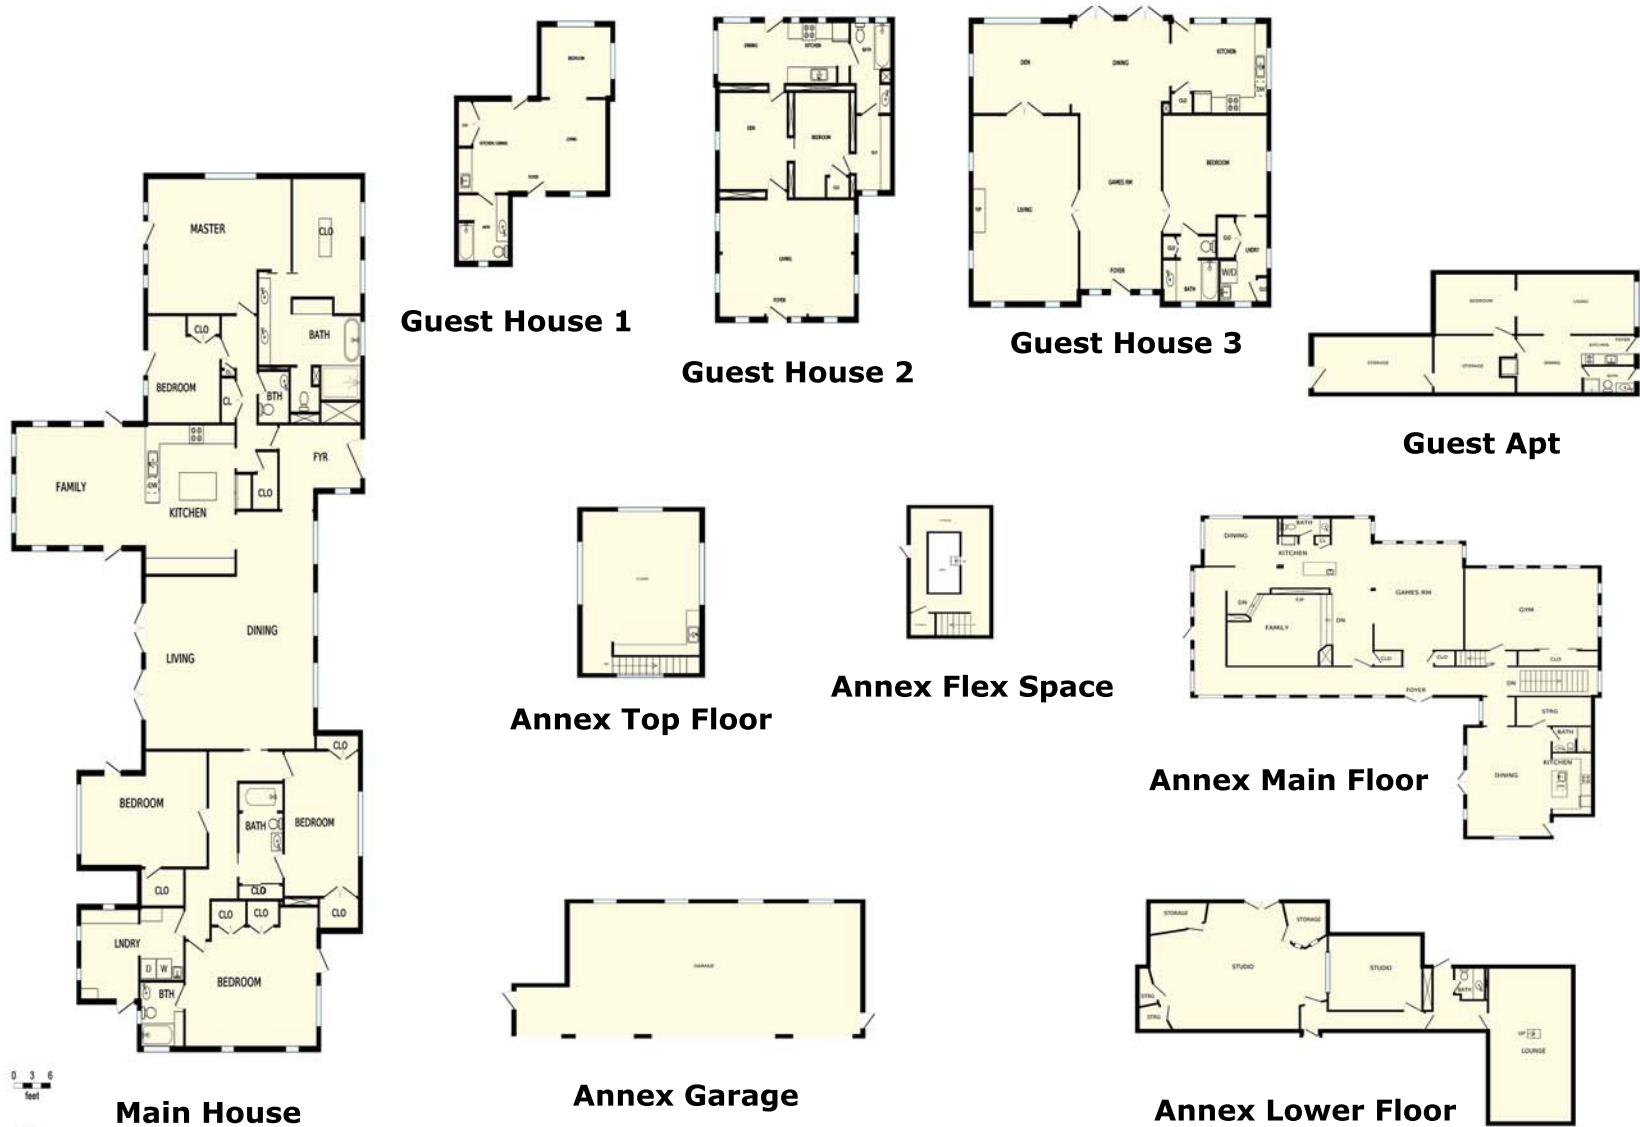

16219 Flint Rock Rd, Austin, TX

Colored regions are included in total floor area. All room dimensions and floor areas must be considered approximate and are subject to independent verification. For method of measurement please see <https://youriguide.com/measure/>.

16219 Flint Rock Rd, Austin, TX

Main House

PREPARED:
Sep, 2017

Colored regions are included in total floor area. All room dimensions and floor areas must be considered approximate and are subject to independent verification. For method of measurement please see <https://youriguide.com/measure/>.