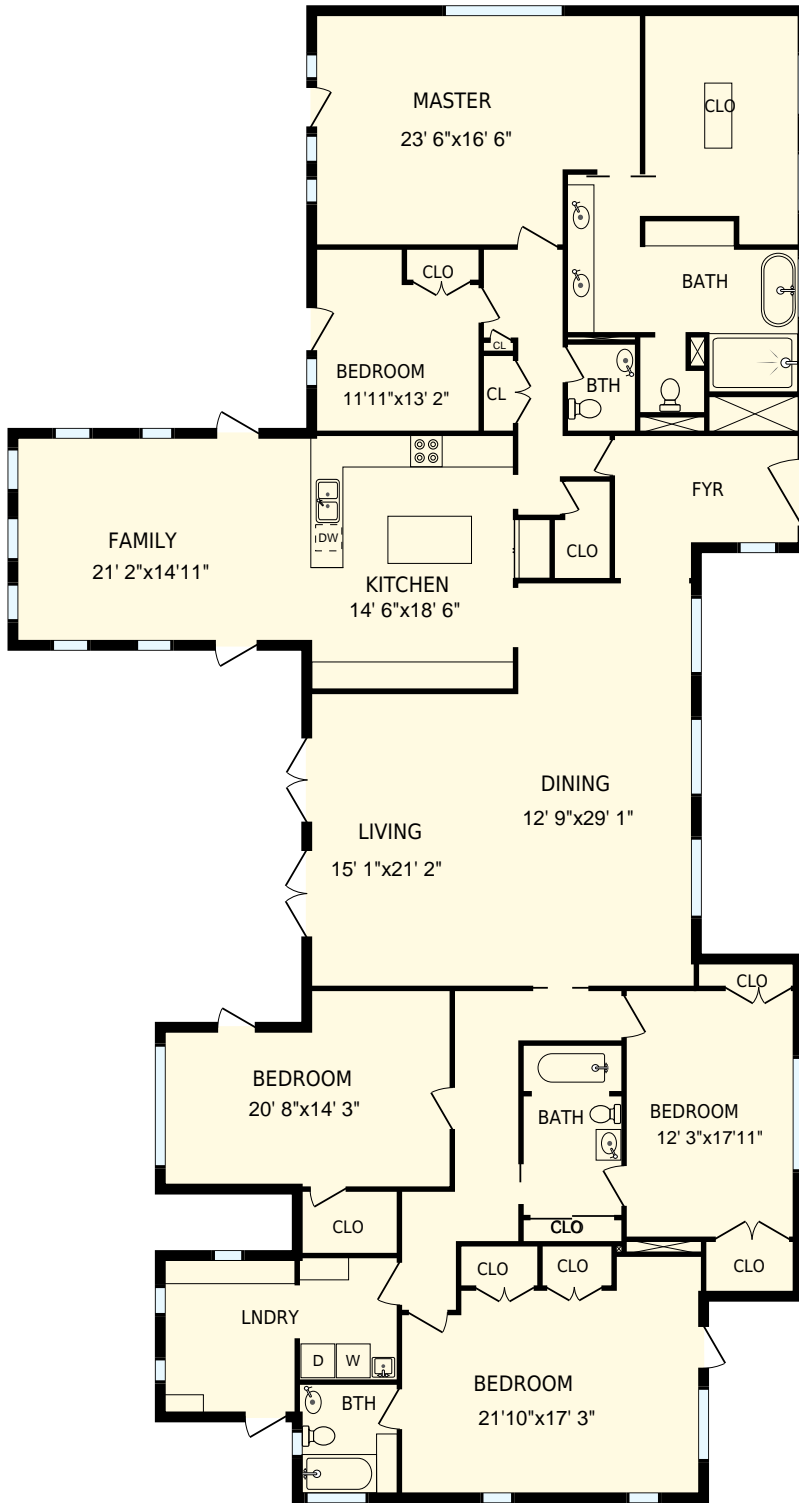

16219 Flint Rock Rd, Austin, TX

Colored regions are included in total floor area. All room dimensions and floor areas must be considered approximate and are subject to independent verification. For method of measurement please see <https://youriguide.com/measure/>.

16219 Flint Rock Rd, Austin, TX

Main House

PREPARED:
Sep, 2017

Colored regions are included in total floor area. All room dimensions and floor areas must be considered approximate and are subject to independent verification. For method of measurement please see <https://youriguide.com/measure/>.

16219 Flint Rock Rd, Austin, TX
 Guest House 1

PREPARED:
 Sep, 2017

Colored regions are included in total floor area. All room dimensions and floor areas must be considered approximate and are subject to independent verification. For method of measurement please see <https://youriguide.com/measure/>.

16219 Flint Rock Rd, Austin, TX
Guest House 2

PREPARED:
Sep, 2017

Colored regions are included in total floor area. All room dimensions and floor areas must be considered approximate and are subject to independent verification. For method of measurement please see <https://youriguide.com/measure/>.