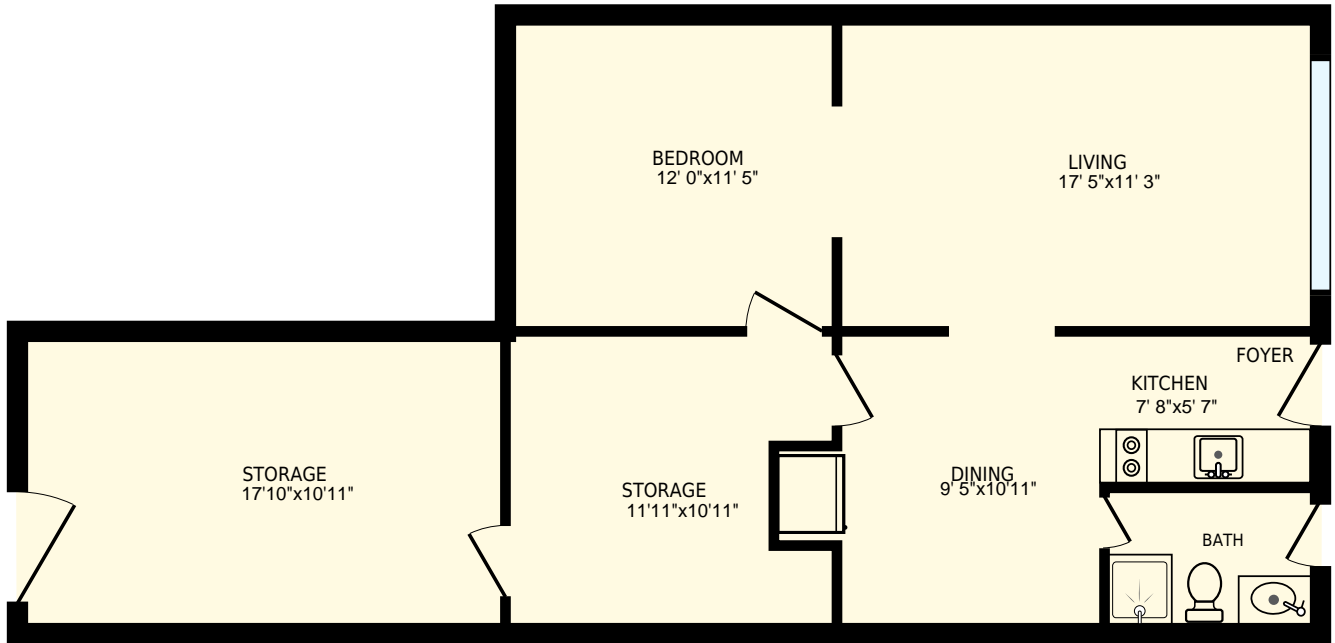

16219 Flint Rock Rd, Austin, TX
Guest House 2

PREPARED:
Sep, 2017

Colored regions are included in total floor area. All room dimensions and floor areas must be considered approximate and are subject to independent verification. For method of measurement please see <https://youriguide.com/measure/>.

16219 Flint Rock Rd, Austin, TX

Guest House 3

PREPARED:
Sep, 2017

Colored regions are included in total floor area. All room dimensions and floor areas must be considered approximate and are subject to independent verification. For method of measurement please see <https://youriguide.com/measure/>.