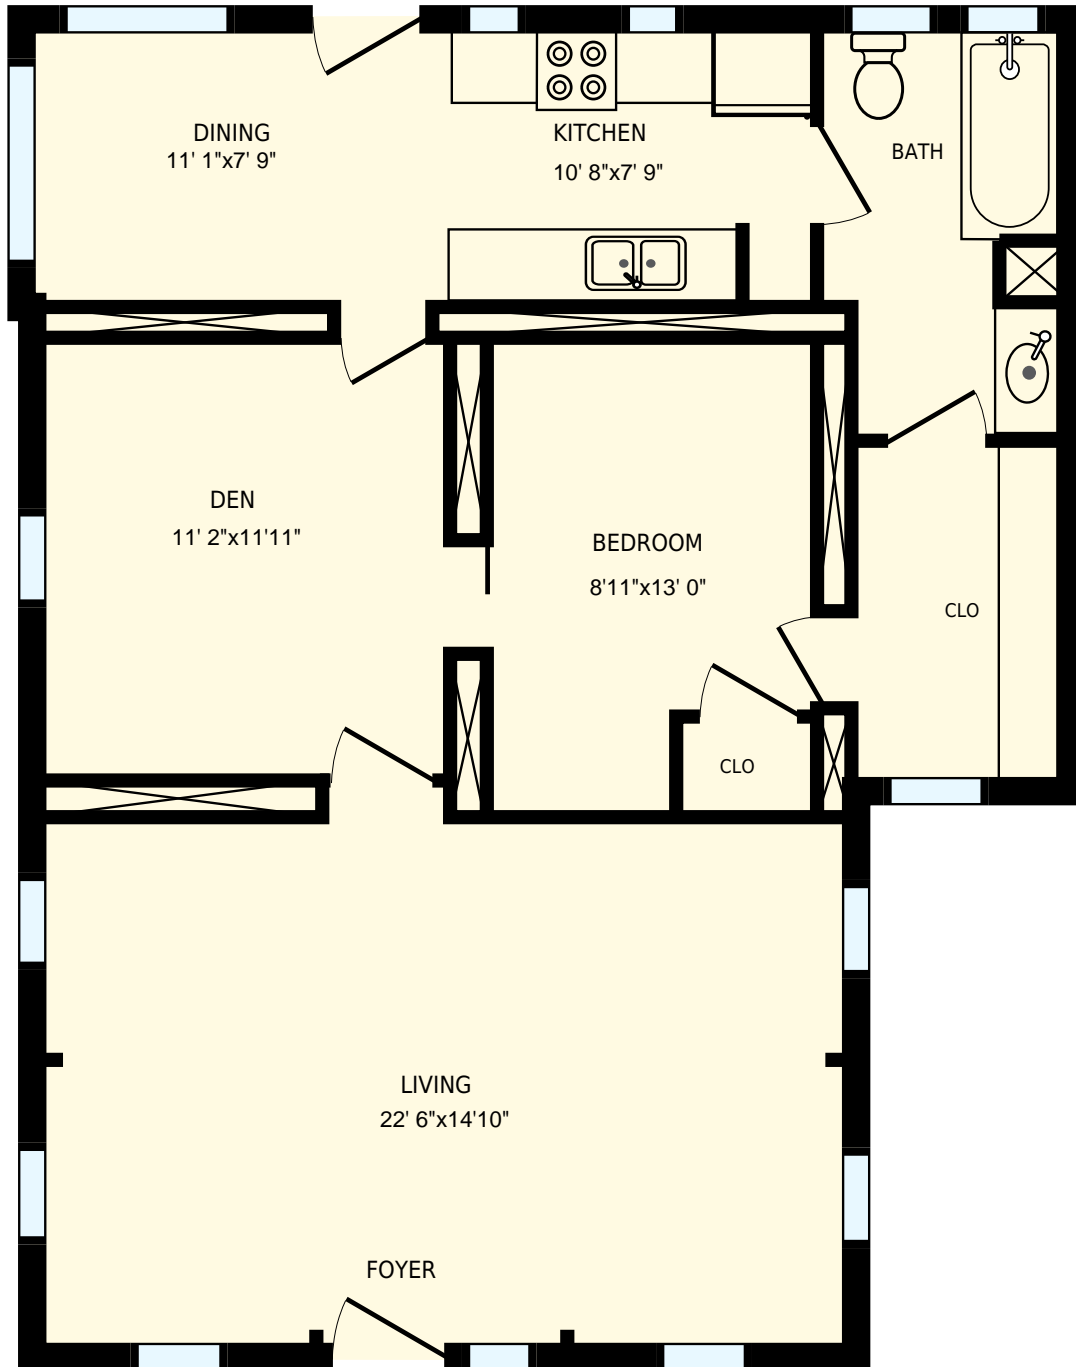

16219 Flint Rock Rd, Austin, TX

Main House

PREPARED:
Sep, 2017

Colored regions are included in total floor area. All room dimensions and floor areas must be considered approximate and are subject to independent verification. For method of measurement please see <https://youriguide.com/measure/>.

16219 Flint Rock Rd, Austin, TX
 Guest House 1

PREPARED:
 Sep, 2017

Colored regions are included in total floor area. All room dimensions and floor areas must be considered approximate and are subject to independent verification. For method of measurement please see <https://youriguide.com/measure/>.

16219 Flint Rock Rd, Austin, TX
Guest House 2

PREPARED:
Sep, 2017

Colored regions are included in total floor area. All room dimensions and floor areas must be considered approximate and are subject to independent verification. For method of measurement please see <https://youriguide.com/measure/>.