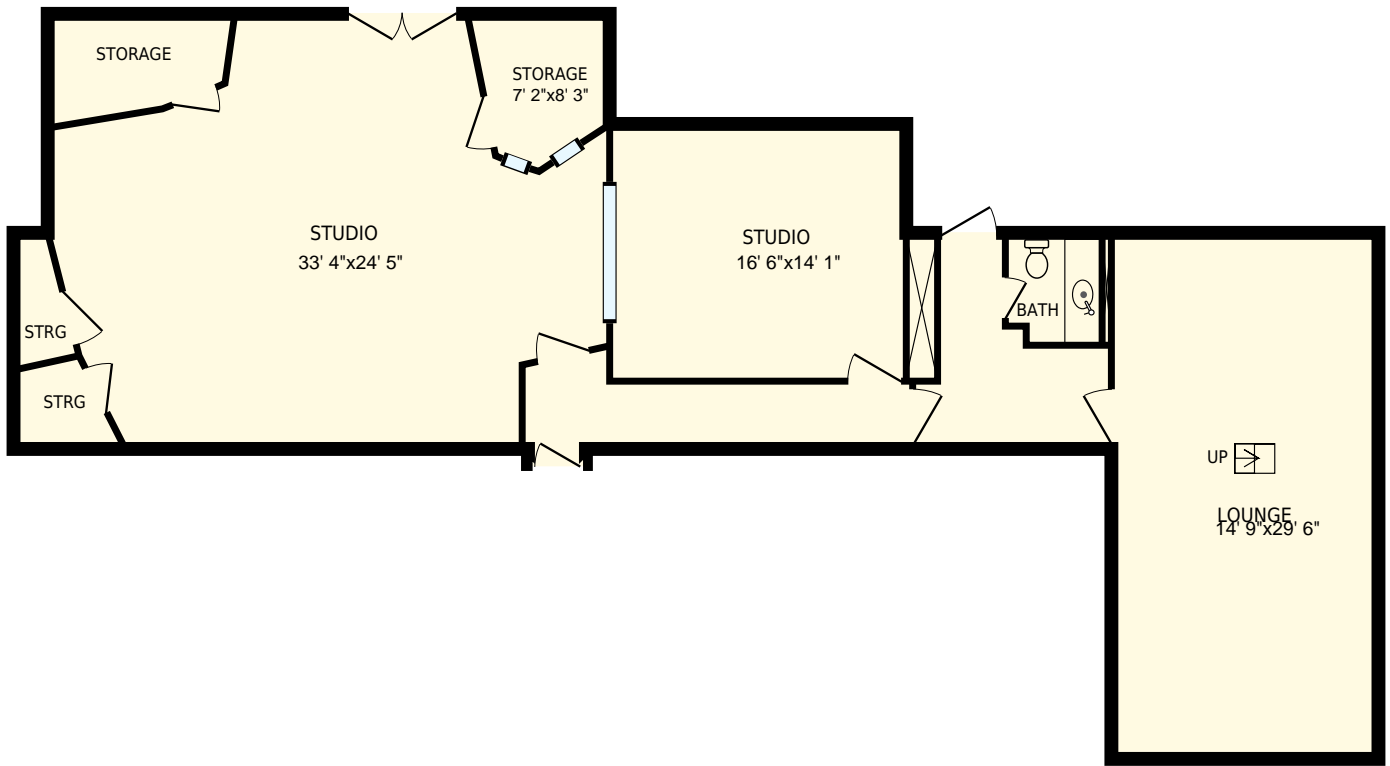

16219 Flint Rock Rd, Austin, TX
Annex Top Floor

PREPARED:
Sep, 2017

Colored regions are included in total floor area. All room dimensions and floor areas must be considered approximate and are subject to independent verification. For method of measurement please see <https://youriguide.com/measure/>.

16219 Flint Rock Rd, Austin, TX
Annex Flex Space

PREPARED:
Sep, 2017

Colored regions are included in total floor area. All room dimensions and floor areas must be considered approximate and are subject to independent verification. For method of measurement please see <https://youriguide.com/measure/>.