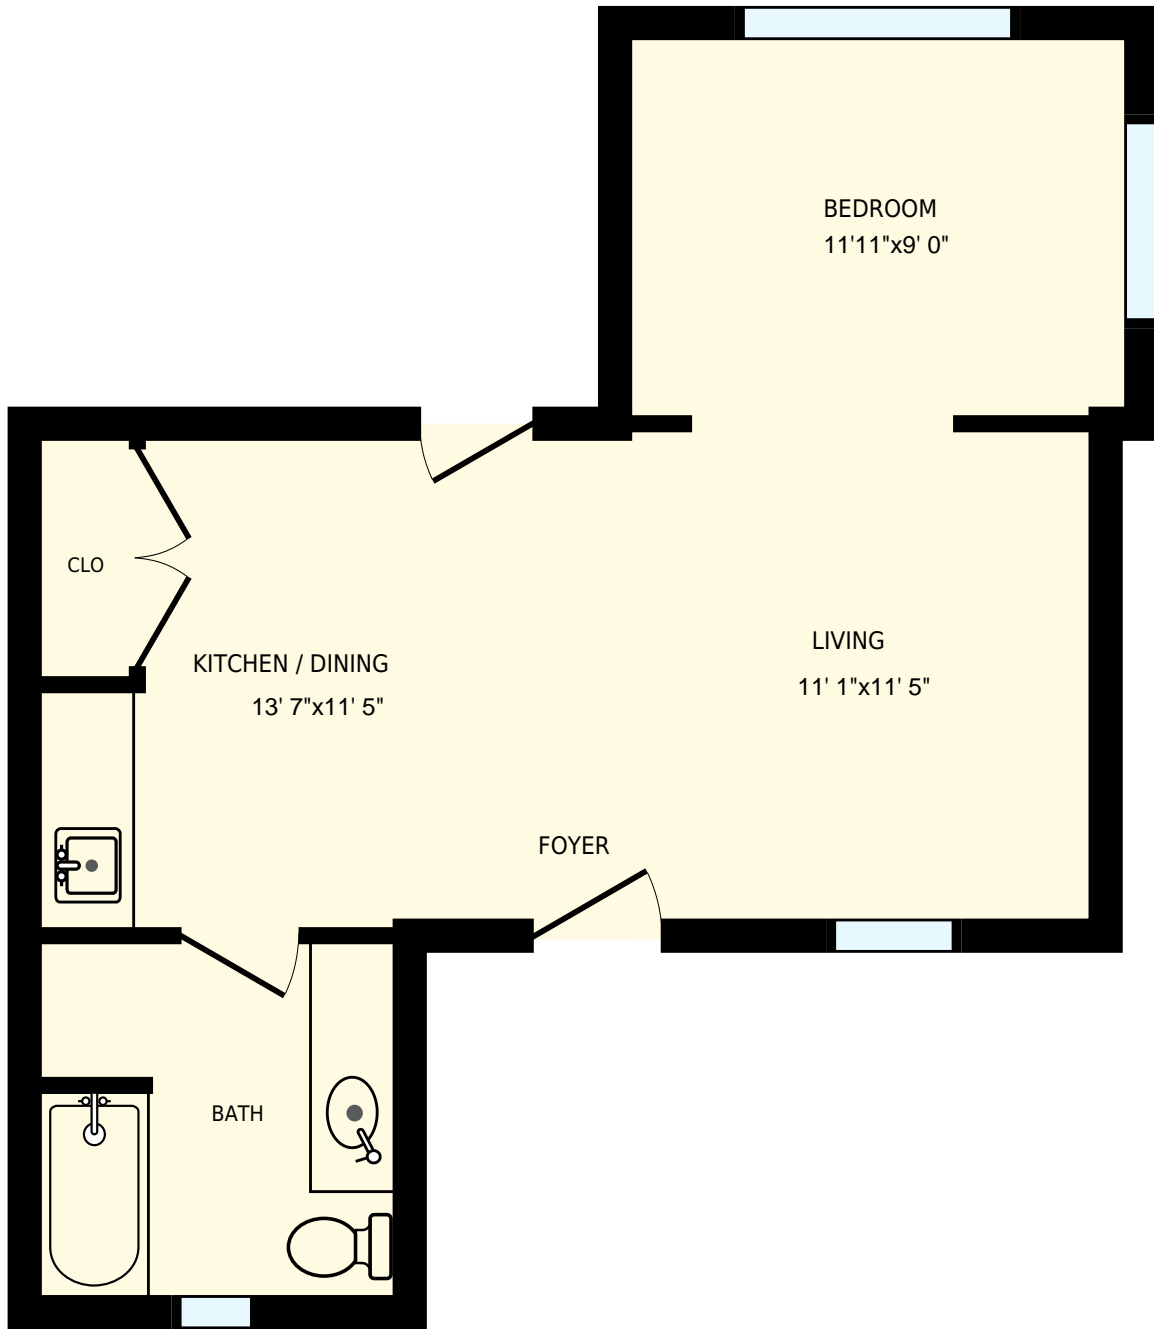

16219 Flint Rock Rd, Austin, TX

Colored regions are included in total floor area. All room dimensions and floor areas must be considered approximate and are subject to independent verification. For method of measurement please see <https://youriguide.com/measure/>.

16219 Flint Rock Rd, Austin, TX

Main House

PREPARED:
Sep, 2017

Colored regions are included in total floor area. All room dimensions and floor areas must be considered approximate and are subject to independent verification. For method of measurement please see <https://youriguide.com/measure/>.

16219 Flint Rock Rd, Austin, TX
 Guest House 1

PREPARED:
 Sep, 2017

Colored regions are included in total floor area. All room dimensions and floor areas must be considered approximate and are subject to independent verification. For method of measurement please see <https://youriguide.com/measure/>.

16219 Flint Rock Rd, Austin, TX
Guest House 2

PREPARED:
Sep, 2017

Colored regions are included in total floor area. All room dimensions and floor areas must be considered approximate and are subject to independent verification. For method of measurement please see <https://youriguide.com/measure/>.