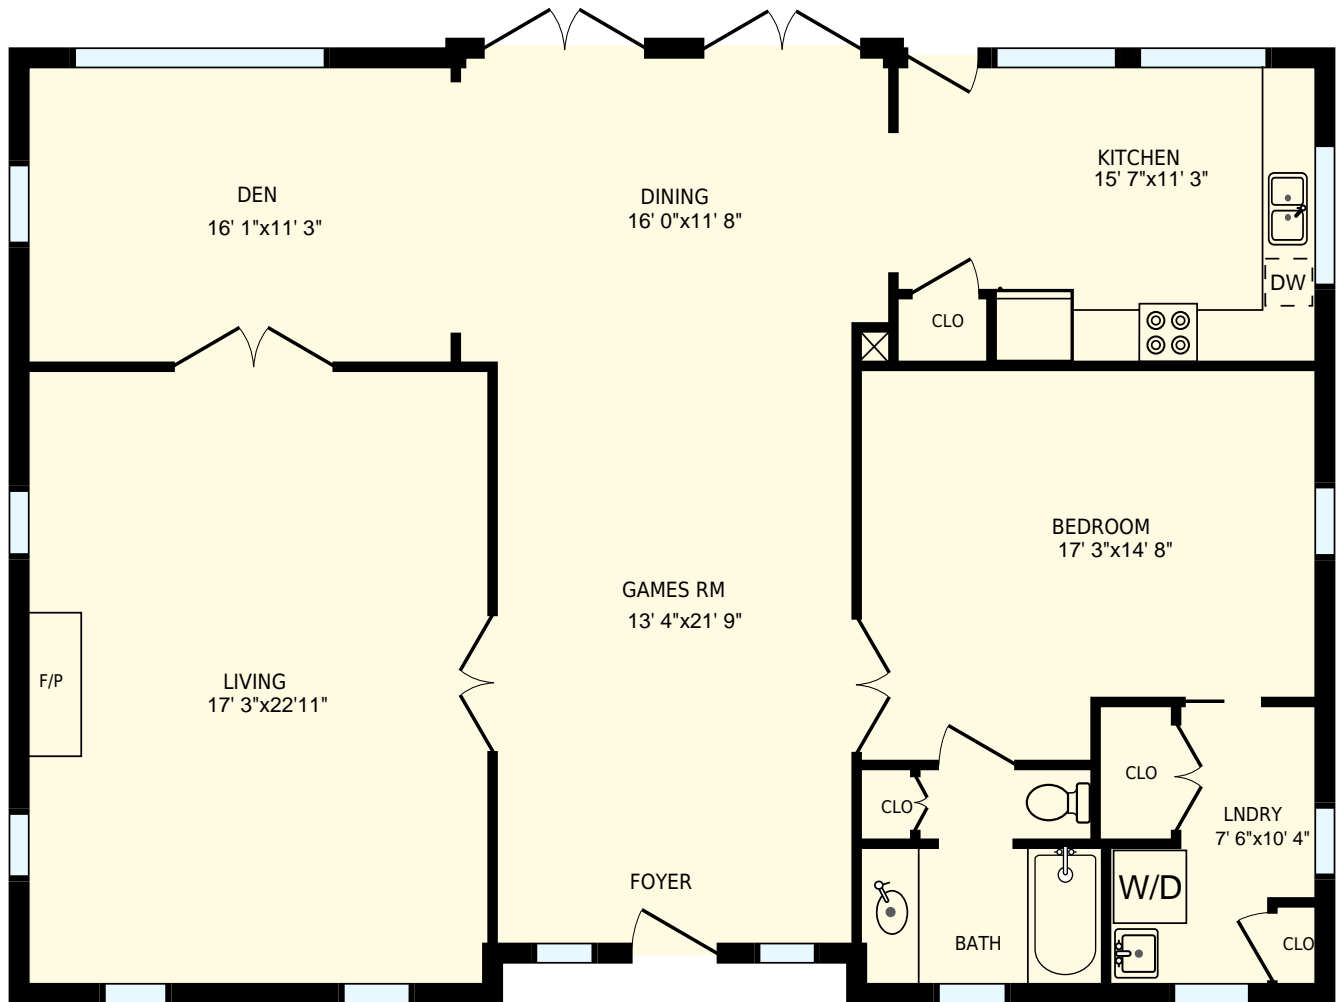

16219 Flint Rock Rd, Austin, TX
 Guest House 1

PREPARED:
 Sep, 2017

Colored regions are included in total floor area. All room dimensions and floor areas must be considered approximate and are subject to independent verification. For method of measurement please see <https://youriguide.com/measure/>.

16219 Flint Rock Rd, Austin, TX
Guest House 2

PREPARED:
Sep, 2017

Colored regions are included in total floor area. All room dimensions and floor areas must be considered approximate and are subject to independent verification. For method of measurement please see <https://youriguide.com/measure/>.