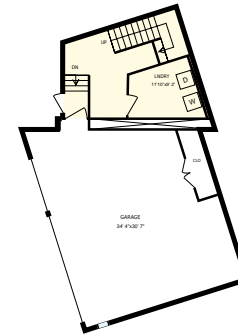

5930 Bold Ruler Way, Austin, TX

Main Level

Lower Level

Colored regions are included in total floor area. All room dimensions and floor areas must be considered approximate and are subject to independent verification. For method of measurement please see <https://youriguide.com/measure/>.

5930 Bold Ruler Way, Austin, TX

Main Level

PREPARED:
Oct, 2017

Colored regions are included in total floor area. All room dimensions and floor areas must be considered approximate and are subject to independent verification. For method of measurement please see <https://youriguide.com/measure/>.

5930 Bold Ruler Way, Austin, TX

Lower Level

PREPARED:
Oct, 2017

Colored regions are included in total floor area. All room dimensions and floor areas must be considered approximate and are subject to independent verification. For method of measurement please see <https://youriguide.com/measure/>.