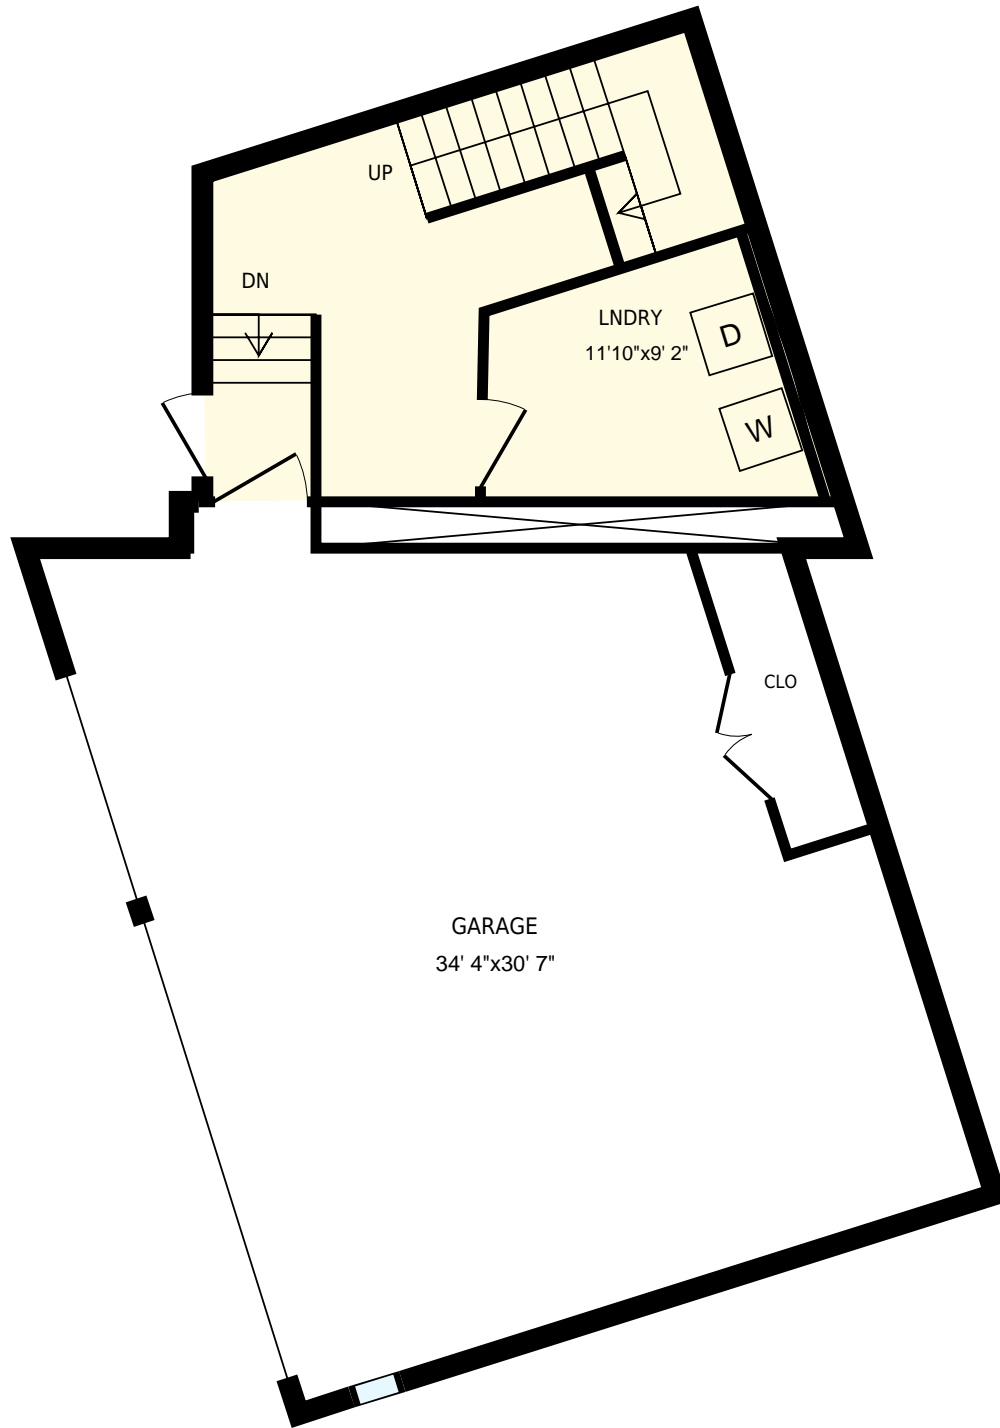

5930 Bold Ruler Way, Austin, TX

Main Level

Lower Level

Colored regions are included in total floor area. All room dimensions and floor areas must be considered approximate and are subject to independent verification. For method of measurement please see <https://youriguide.com/measure/>.

5930 Bold Ruler Way, Austin, TX

Main Level

PREPARED:
Oct, 2017

Colored regions are included in total floor area. All room dimensions and floor areas must be considered approximate and are subject to independent verification. For method of measurement please see <https://youriguide.com/measure/>.

5930 Bold Ruler Way, Austin, TX

Lower Level

PREPARED:
Oct, 2017

Colored regions are included in total floor area. All room dimensions and floor areas must be considered approximate and are subject to independent verification. For method of measurement please see <https://youriguide.com/measure/>.