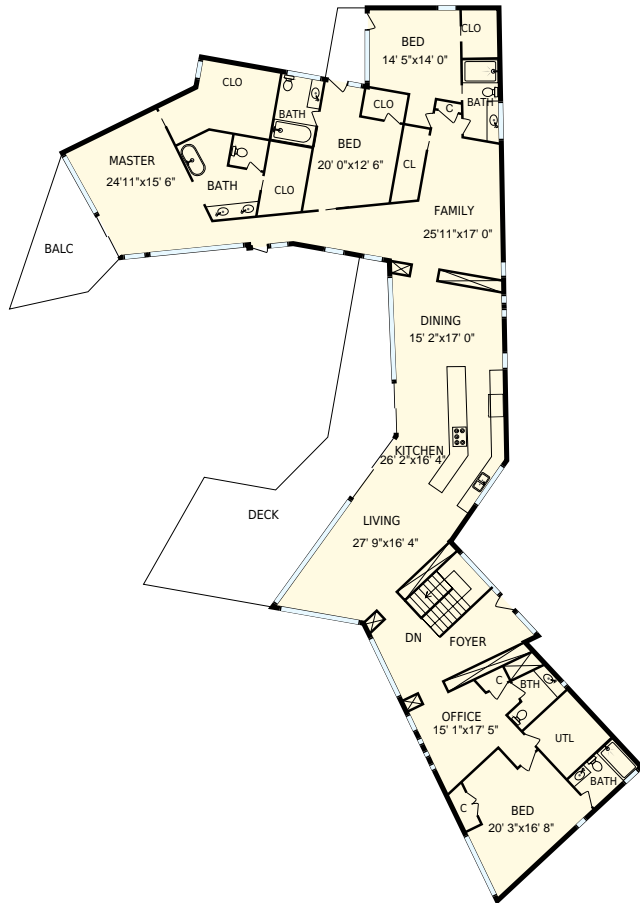

5930 Bold Ruler Way, Austin, TX

Main Level

Lower Level

Colored regions are included in total floor area. All room dimensions and floor areas must be considered approximate and are subject to independent verification. For method of measurement please see <https://youriguide.com/measure/>.

5930 Bold Ruler Way, Austin, TX

Main Level

PREPARED:
Oct, 2017

Colored regions are included in total floor area. All room dimensions and floor areas must be considered approximate and are subject to independent verification. For method of measurement please see <https://youriguide.com/measure/>.

5930 Bold Ruler Way, Austin, TX

Lower Level

PREPARED:
Oct, 2017

Colored regions are included in total floor area. All room dimensions and floor areas must be considered approximate and are subject to independent verification. For method of measurement please see <https://youriguide.com/measure/>.