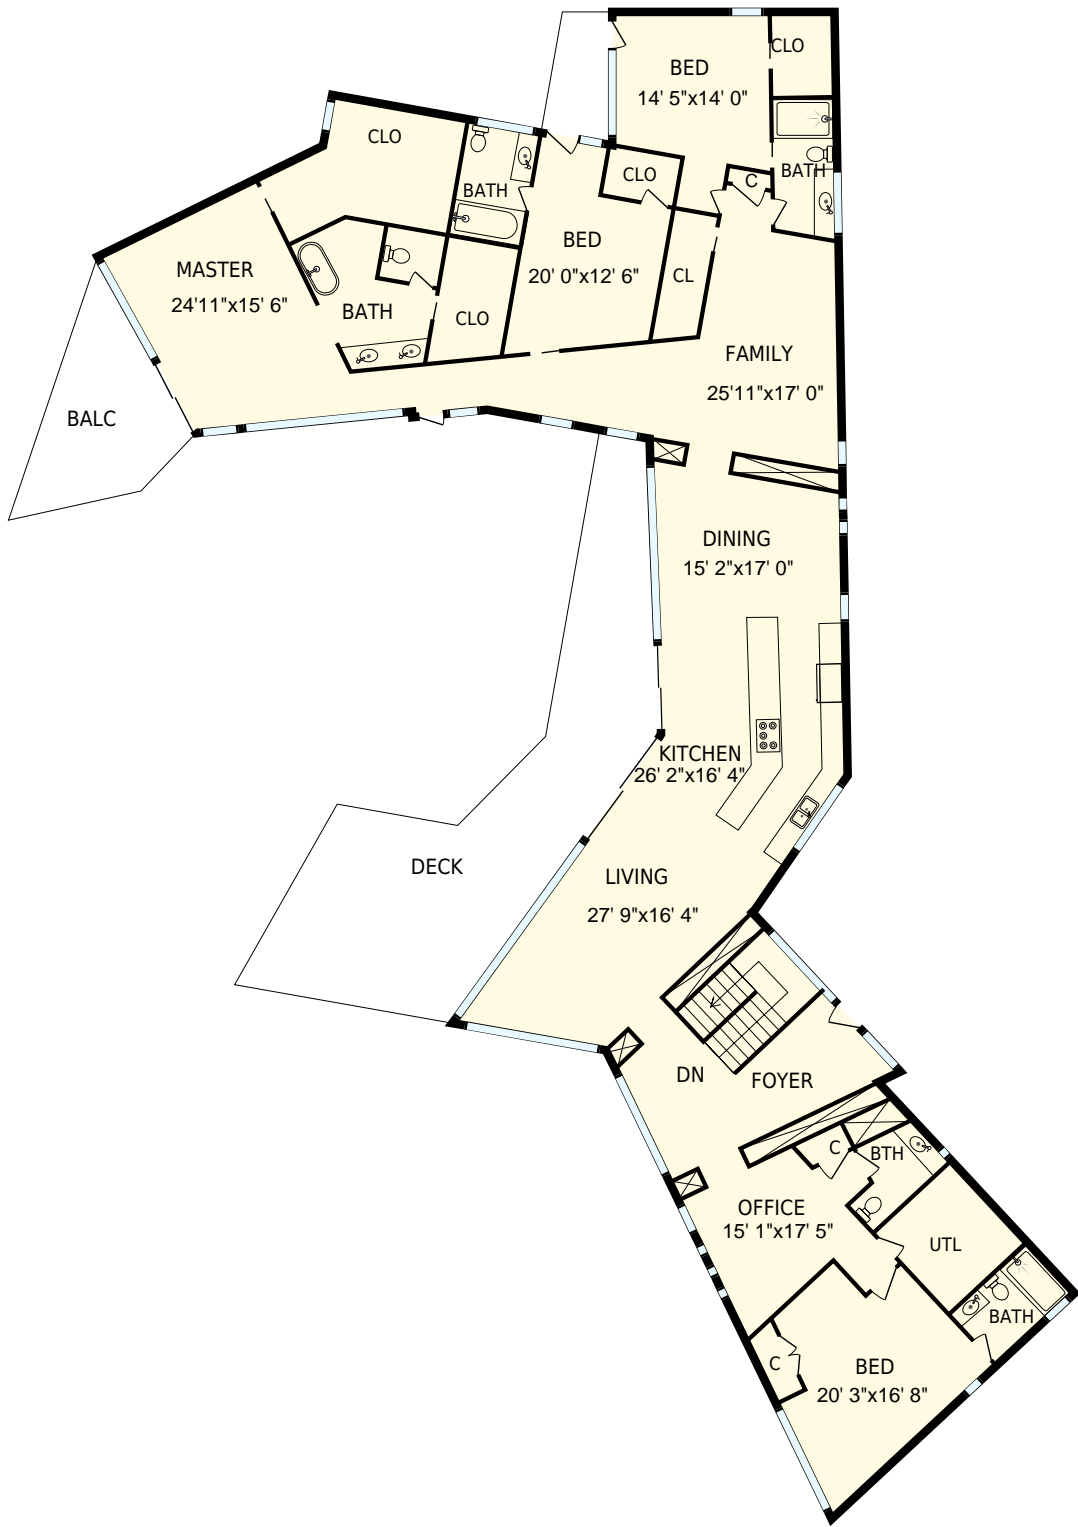

5930 Bold Ruler Way, Austin, TX

Main Level

Lower Level

Colored regions are included in total floor area. All room dimensions and floor areas must be considered approximate and are subject to independent verification. For method of measurement please see <https://youriguide.com/measure/>.

5930 Bold Ruler Way, Austin, TX

Main Level

PREPARED:
Oct, 2017

Colored regions are included in total floor area. All room dimensions and floor areas must be considered approximate and are subject to independent verification. For method of measurement please see <https://youriguide.com/measure/>.

5930 Bold Ruler Way, Austin, TX

Lower Level

PREPARED:
Oct, 2017

Colored regions are included in total floor area. All room dimensions and floor areas must be considered approximate and are subject to independent verification. For method of measurement please see <https://youriguide.com/measure/>.