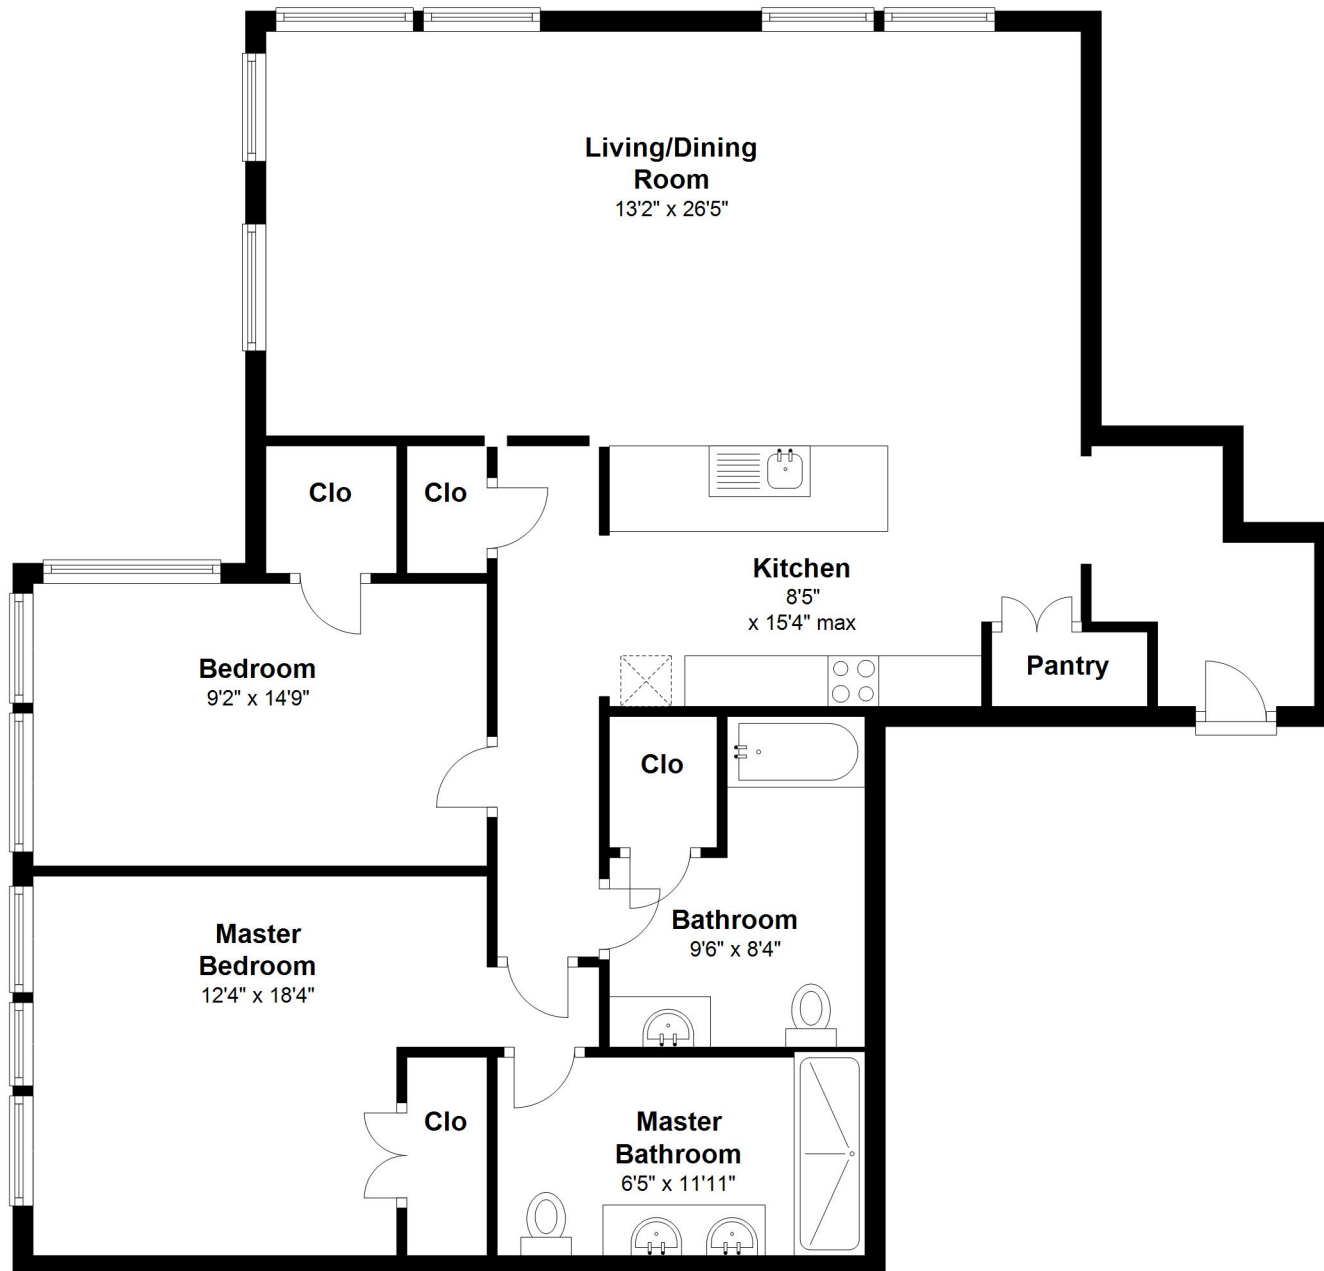

Floor Plan

Approx. 1133.9 sq. feet

Disclaimer: Floor Plan measurements are approximate and are for illustrative purposes only.

Plan produced using PlanUp.